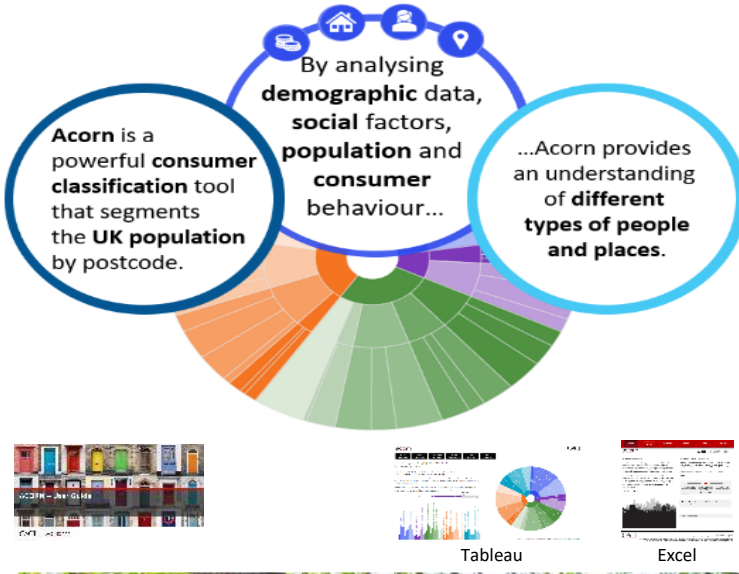

ACORN - WHAT IS IT?