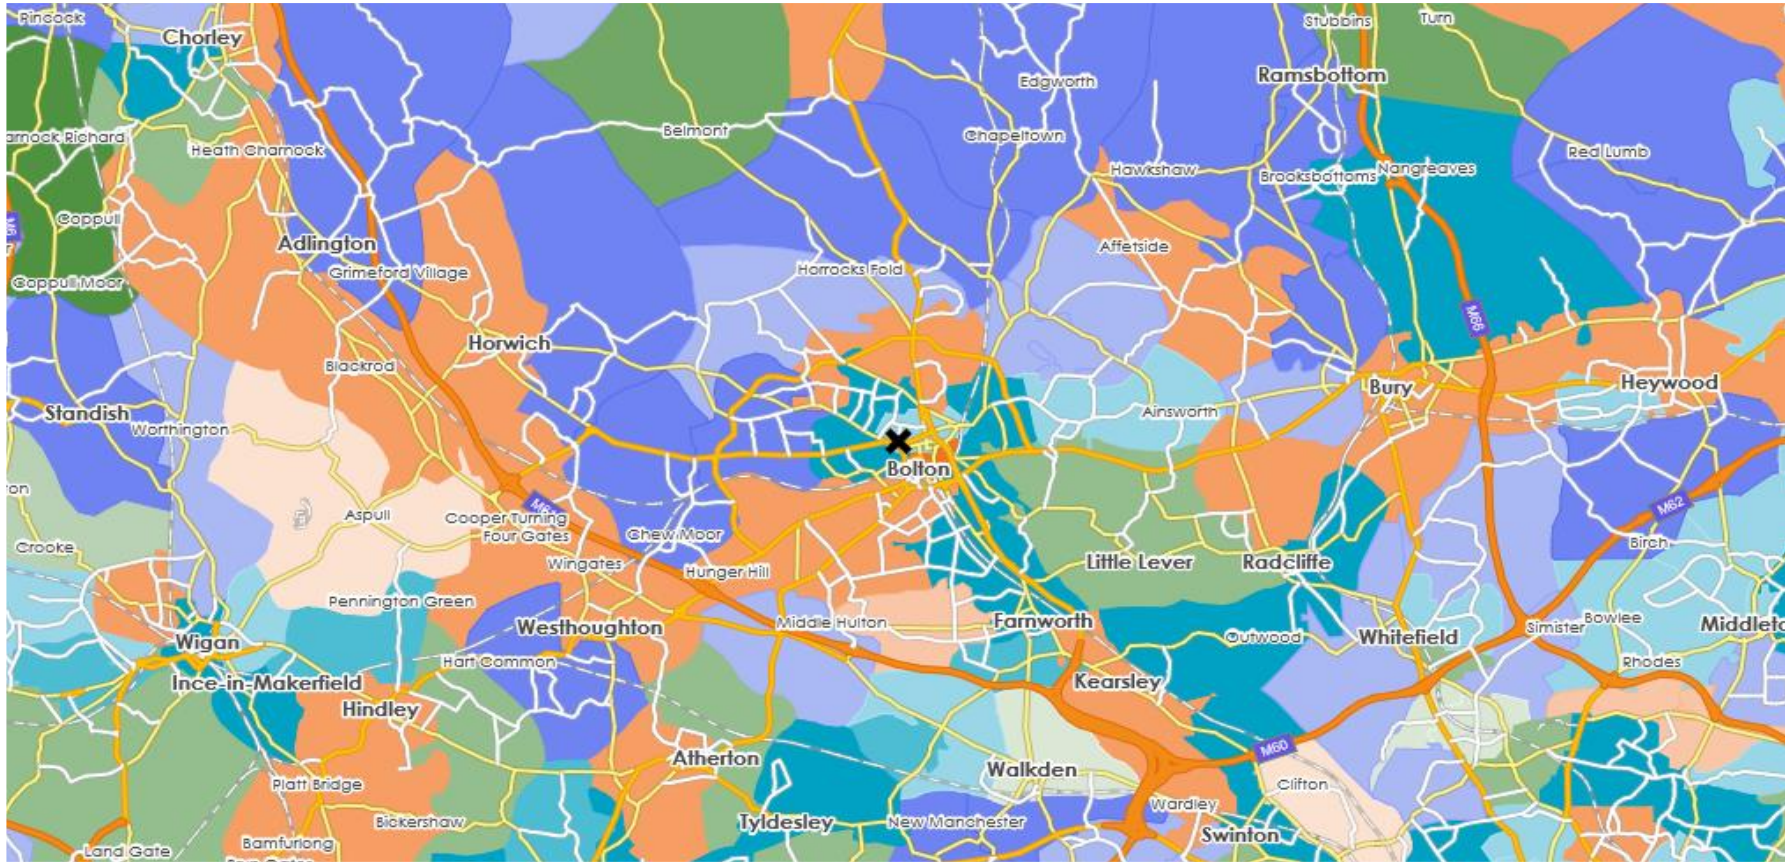

Source: OS Open Data 2018

Area: P04615\_Royal Hotel, Bolton, BL1 2PP (5 Mile contour)

- Dominant Acorn Category
- % Affluent Achievers
- % Rising Prosperity
- % Comfortable Communities
- % Financially Stretched
- % Urban Adversity
- Dominant Acorn Group