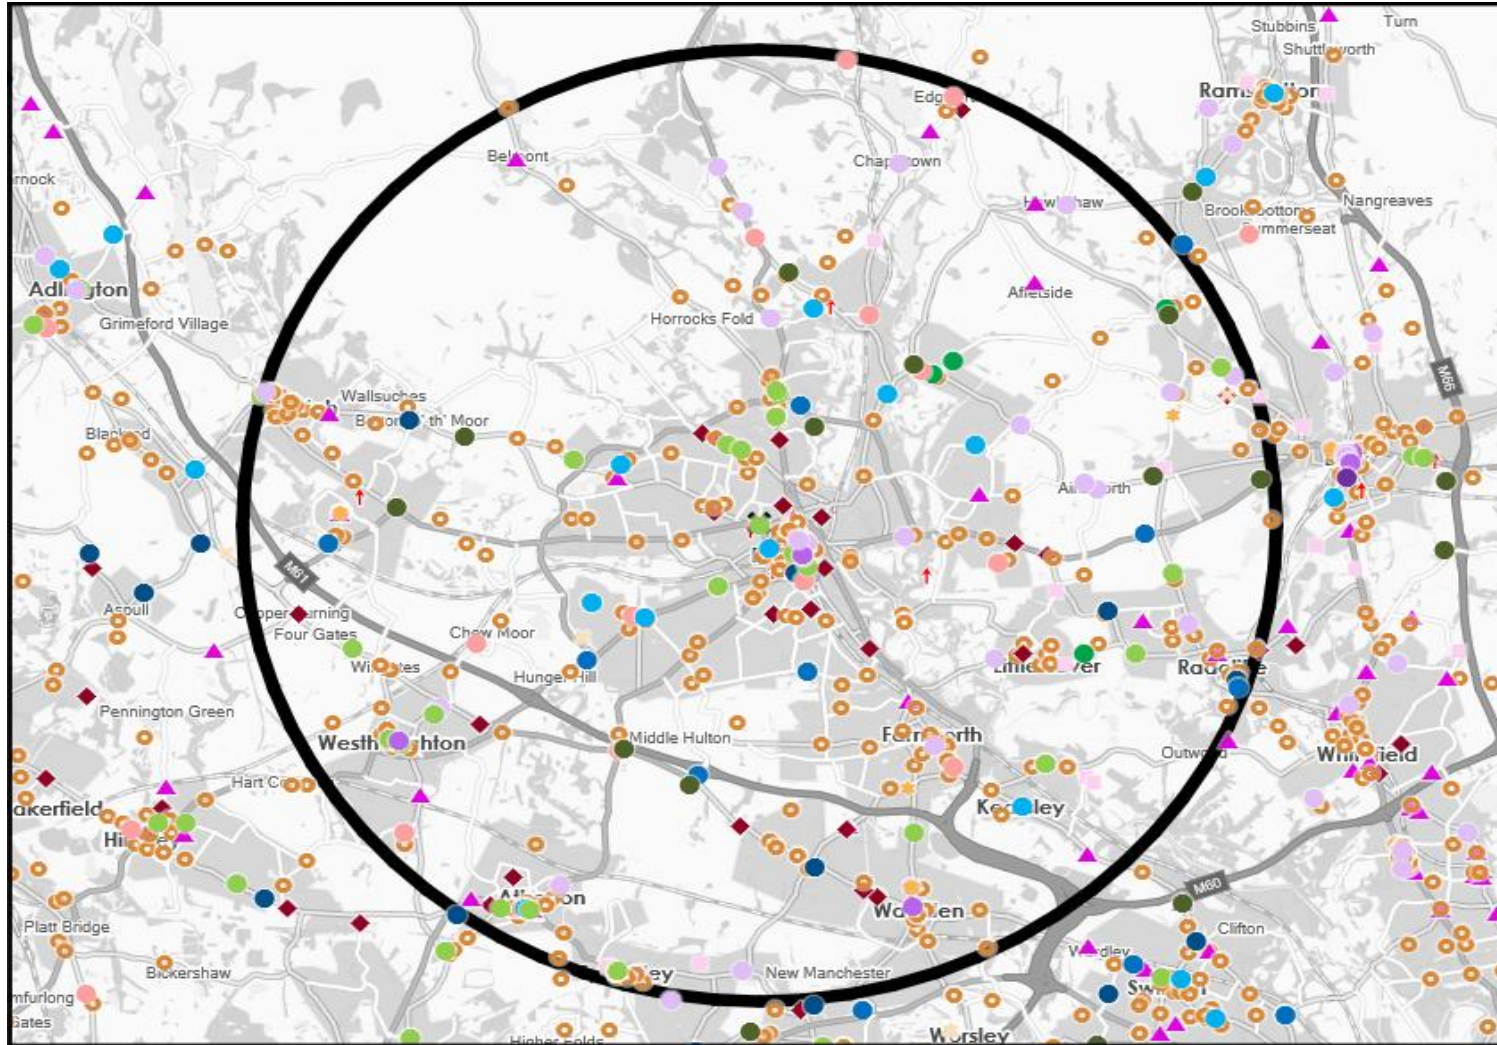

MAP OF AREA

© 2024 CACI Limited and all other applicable third party notices (CGA) can be found at www.caci.co.uk/copyrightnotices.pdf

Source: OS Open Data 2018

Area: P04615_Royal Hotel, Bolton, BL1 2PP (5 Mile contour)

KEY

- Large pub co's & bars
  - Admiral Taverns Ltd
  - Ei Group
  - Greene King
  - Marston's
  - Mitchells & Butlers
  - Punch Pub Company
  - Stonegate Pub Company
  - Star Pubs & Bars
  - Wetherspoon
  - Whitbread
  - Shepherd Neame
- Small to medium pub co's & bars
- Family Brewers with pubs
- Hotels
- Restaurants
- Leisure
- Independent
- Other
- Site Location
- Boundary