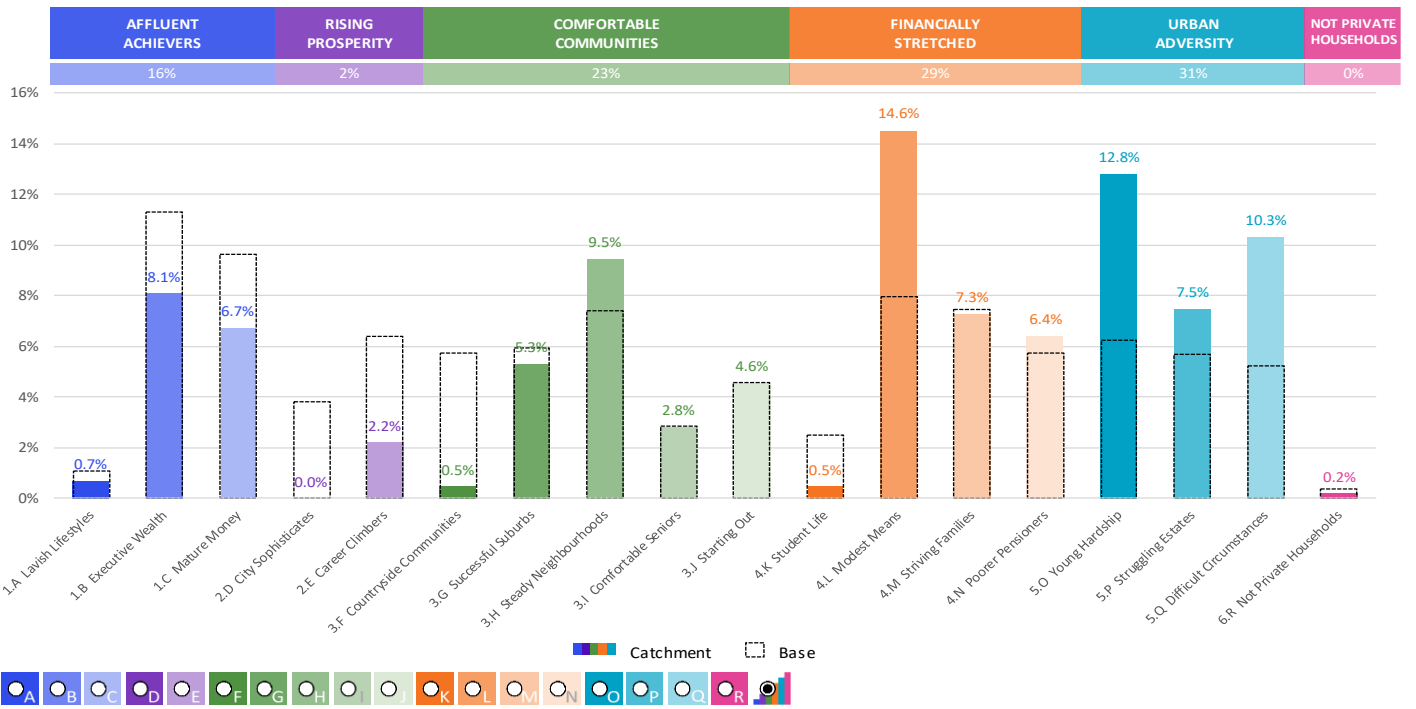

ACORN GROUP PROFILE - HOUSEHOLDS

Area: P04615_Royal Hotel, Bolton, BL1 2PP (5 Mile contour)
Base: Great Britain
Year: 2023

Acorn Group Description	Area Profile	% for Area	% for Base	Index	0	100	200
1. Affluent Achievers							
1.A Lavish Lifestyles	1,197	0.7	1.1	63			
1.B Executive Wealth	14,092	8.1	11.3	71			
1.C Mature Money	11,756	6.7	9.6	70			
2. Rising Prosperity							
2.D City Sophisticates	0	0.0	3.8	0			
2.E Career Climbers	3,867	2.2	6.4	35			
3. Comfortable Communities							
3.F Countryside Communities	839	0.5	5.7	8			
3.G Successful Suburbs	9,253	5.3	6.0	89			
3.H Steady Neighbourhoods	16,484	9.5	7.4	128			
3.I Comfortable Seniors	4,944	2.8	2.9	99			
3.J Starting Out	7,960	4.6	4.6	100			
4. Financially Stretched							
4.K Student Life	840	0.5	2.5	19			
4.L Modest Means	25,353	14.6	8.0	182			
4.M Striving Families	12,720	7.3	7.4	98			
4.N Poorer Pensioners	11,179	6.4	5.8	111			
5. Urban Adversity							
5.O Young Hardship	22,300	12.8	6.3	205			
5.P Struggling Estates	13,068	7.5	5.7	132			
5.Q Difficult Circumstances	18,009	10.3	5.2	197			
6. Not Private Households							
6.R Not Private Households	355	0.2	0.3	59			
Total households	174,216						

Acorn Group Graph