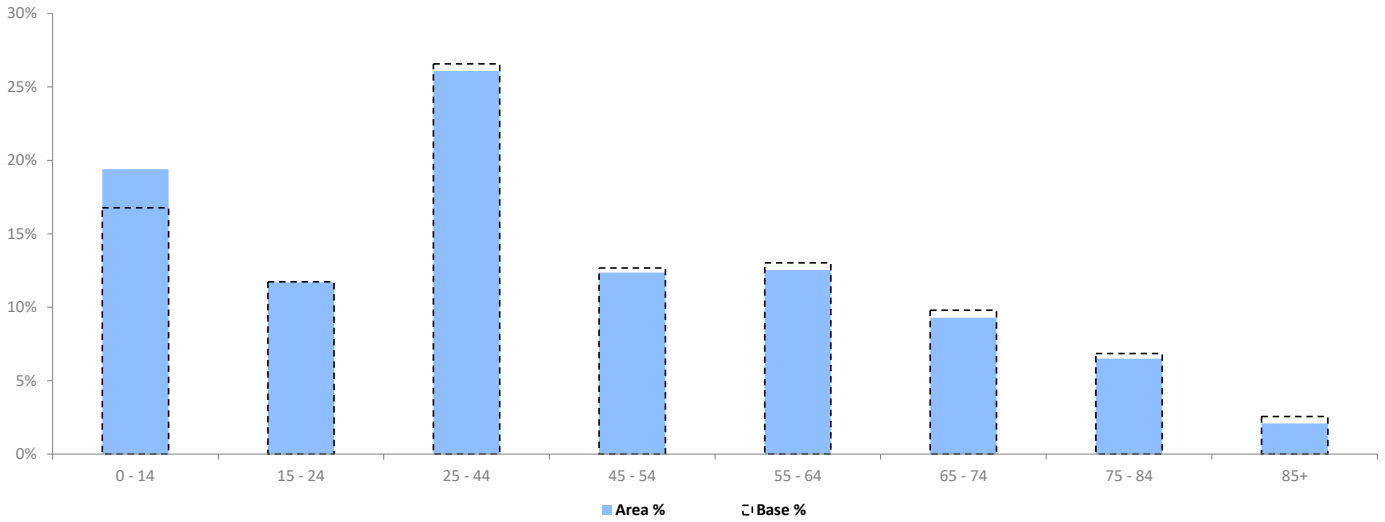

POPULATION PROJECTIONS

© 2024 CACI Limited and all other applicable third party notices (Population Estimates and Projections) can be found at www.caci.co.uk/copyrightnotices.pdf

Area: P04615_Royal Hotel, Bolton, BL1 2PP (5 Mile contour)
Base: Great Britain
Year: 2023

	Area Profile	Area %	Base %	Index av=100	0	100	200
0 - 14	78,902	19.4	16.8	116			
15 - 24	47,579	11.7	11.7	100			
25 - 44	106,072	26.1	26.6	98			
45 - 54	50,286	12.4	12.7	98			
55 - 64	50,946	12.5	13.0	96			
65 - 74	37,758	9.3	9.8	95			
75 - 84	26,457	6.5	6.9	95			
85+	8,505	2.1	2.6	82			
Total population	406,505