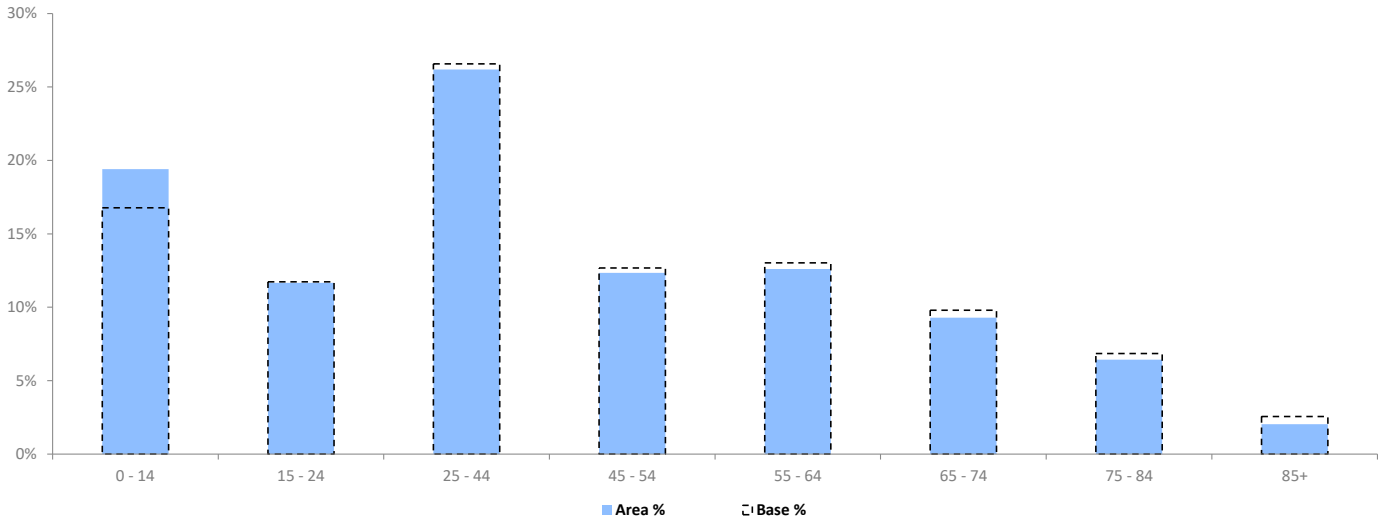

POPULATION PROJECTIONS

© 2024 CACI Limited and all other applicable third party notices (Population Estimates and Projections) can be found at www.caci.co.uk/copyrightnotices.pdf

Area: P04596_Gilnow Arms, Bolton, BL3 5HP (5 Mile contour)
Base: Great Britain
Year: 2023

	Area Profile	Area %	Base %	Index av=100	0	100	200
0 - 14	81,525	19.4	16.8	116			
15 - 24	48,958	11.7	11.7	99			
25 - 44	110,020	26.2	26.6	99			
45 - 54	51,878	12.4	12.7	97			
55 - 64	52,972	12.6	13.0	97			
65 - 74	39,046	9.3	9.8	95			
75 - 84	27,025	6.4	6.9	94			
85+	8,588	2.0	2.6	80			
Total population	420,012