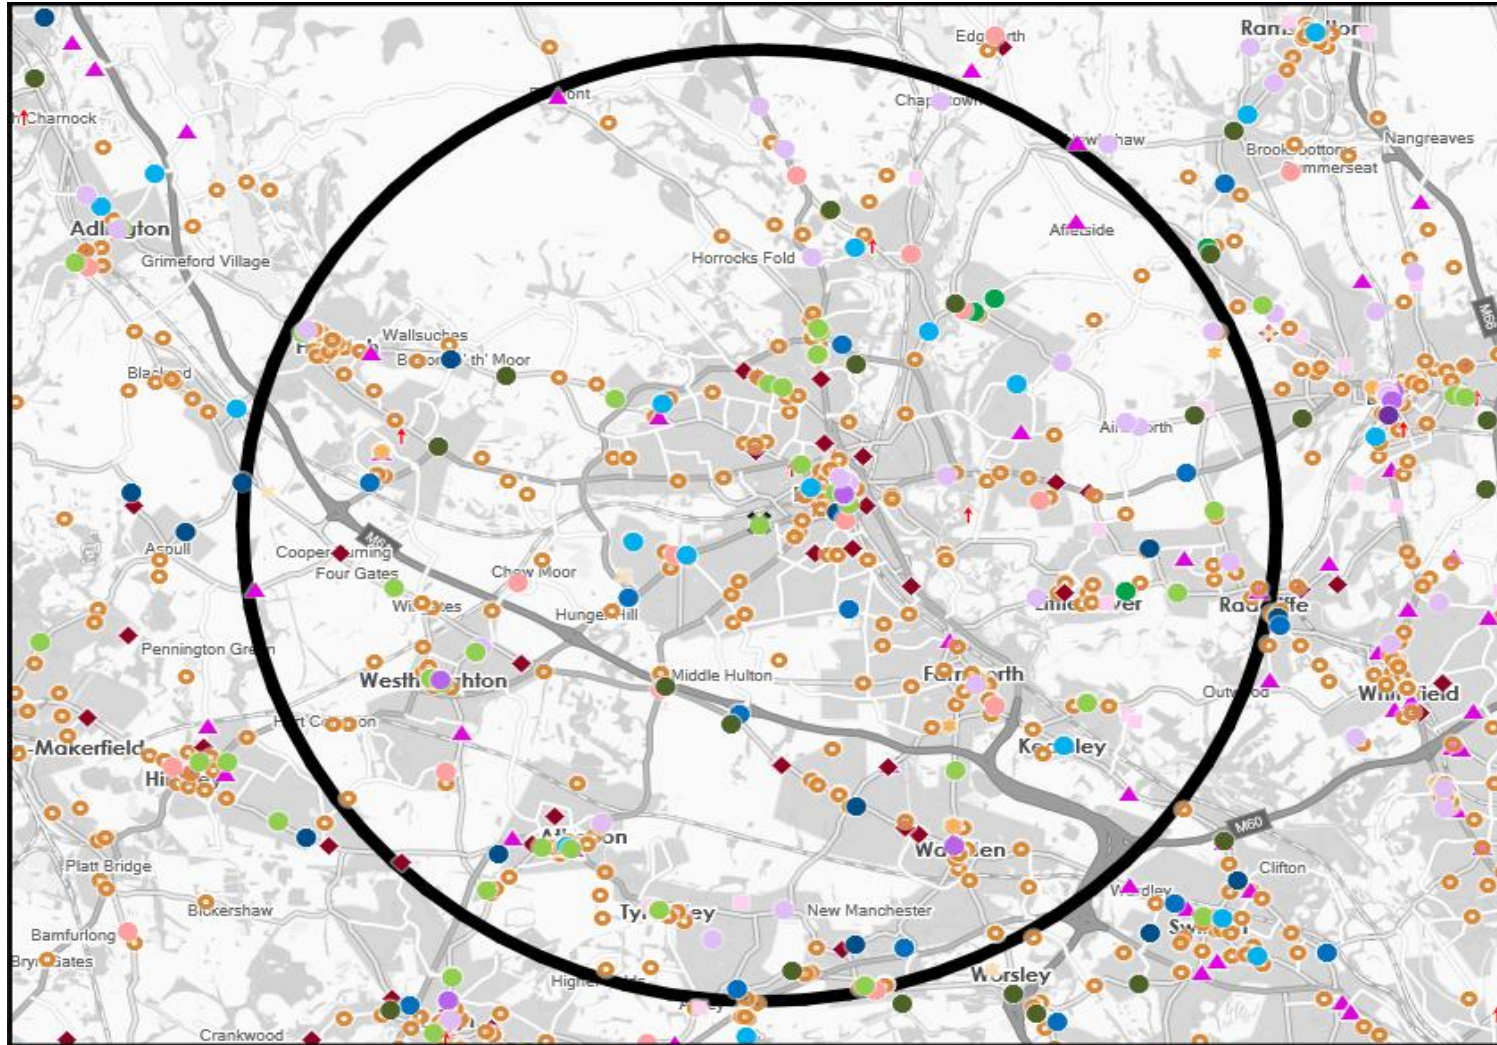

MAP OF AREA

© 2024 CACI Limited and all other applicable third party notices (CGA) can be found at www.caci.co.uk/copyrightnotices.pdf

Source: OS Open Data 2018

Area: P04596_Gilnow Arms, Bolton, BL3 5HP (5 Mile contour)

KEY

- Large pub co's & bars
  - Admiral Taverns Ltd
  - Ei Group
  - Greene King
  - Marston's
  - Mitchells & Butlers
  - Punch Pub Company
  - Stonegate Pub Company
  - Star Pubs & Bars
  - Wetherspoon
  - Whitbread
  - Shepherd Neame
- Small to medium pub co's & bars
- Family Brewers with pubs
- Hotels
- Restaurants
- Leisure
- Independent
- Other
- Site Location
- Boundary