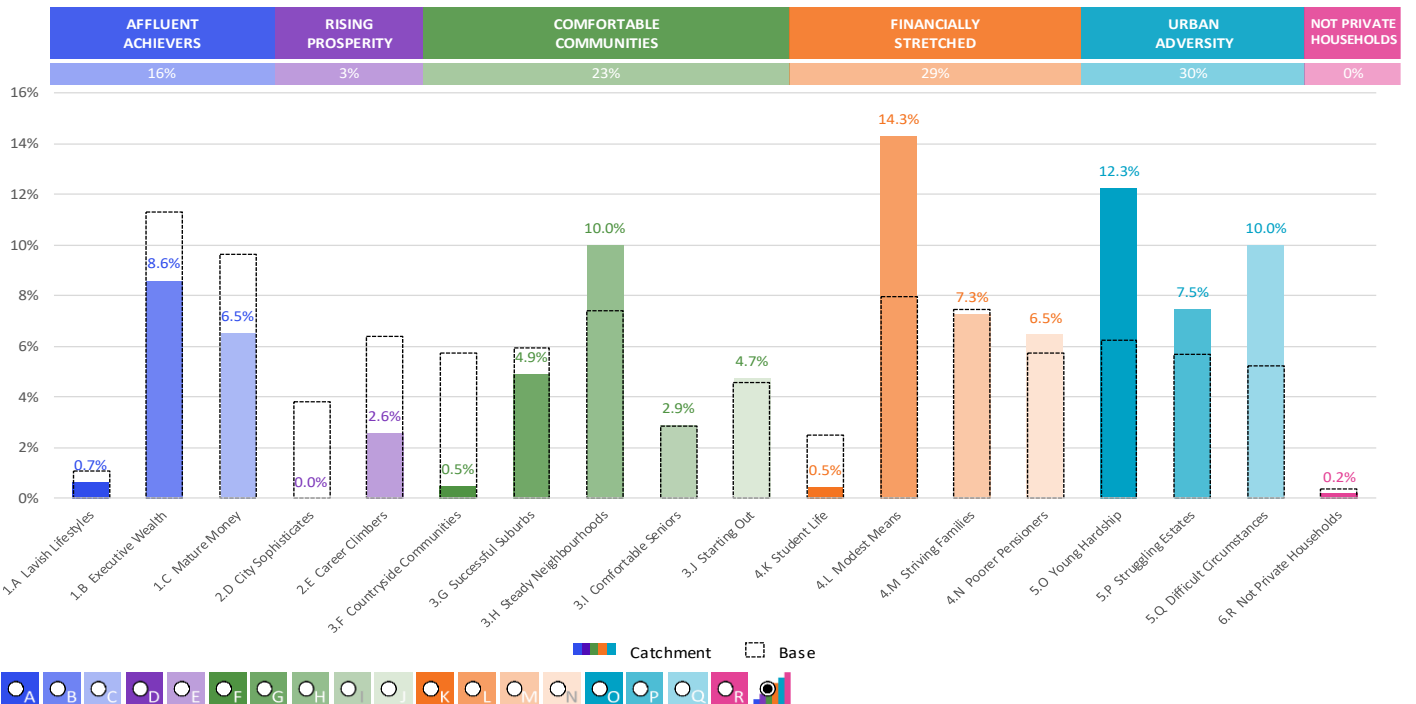

ACORN GROUP PROFILE - HOUSEHOLDS

Area: P04596_Gilnow Arms, Bolton, BL3 5HP (5 Mile contour)
Base: Great Britain
Year: 2023

Acorn Group Description	Area Profile	% for Area	% for Base	Index 0	100	200
1. Affluent Achievers						
1.A Lavish Lifestyles	1,191	0.7	1.1	60		
1.B Executive Wealth	15,512	8.6	11.3	76		
1.C Mature Money	11,773	6.5	9.6	68		
2. Rising Prosperity						
2.D City Sophisticates	0	0.0	3.8	0		
2.E Career Climbers	4,655	2.6	6.4	41		
3. Comfortable Communities						
3.F Countryside Communities	914	0.5	5.7	9		
3.G Successful Suburbs	8,842	4.9	6.0	83		
3.H Steady Neighbourhoods	18,037	10.0	7.4	135		
3.I Comfortable Seniors	5,218	2.9	2.9	102		
3.J Starting Out	8,545	4.7	4.6	104		
4. Financially Stretched						
4.K Student Life	840	0.5	2.5	19		
4.L Modest Means	25,782	14.3	8.0	179		
4.M Striving Families	13,084	7.3	7.4	98		
4.N Poorer Pensioners	11,611	6.5	5.8	112		
5. Urban Adversity						
5.O Young Hardship	22,067	12.3	6.3	196		
5.P Struggling Estates	13,484	7.5	5.7	131		
5.Q Difficult Circumstances	18,000	10.0	5.2	191		
6. Not Private Households						
6.R Not Private Households	350	0.2	0.3	57		
Total households	179,905					

Acorn Group Graph