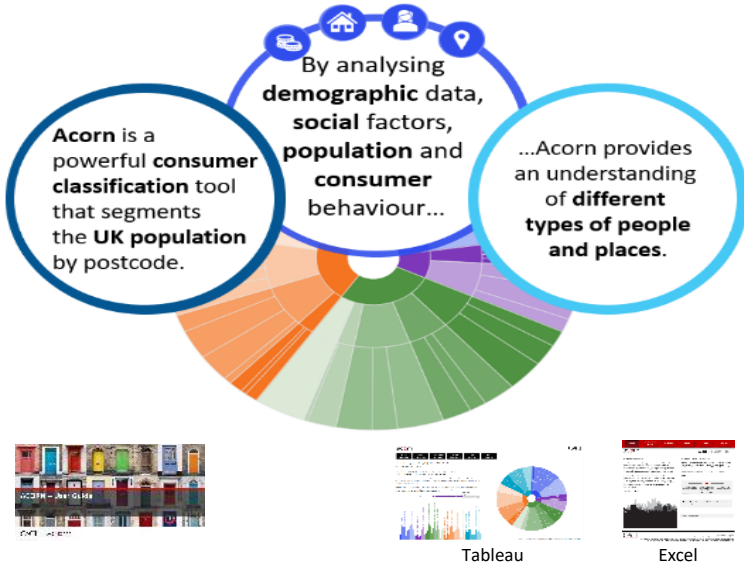

ACORN - WHAT IS IT?