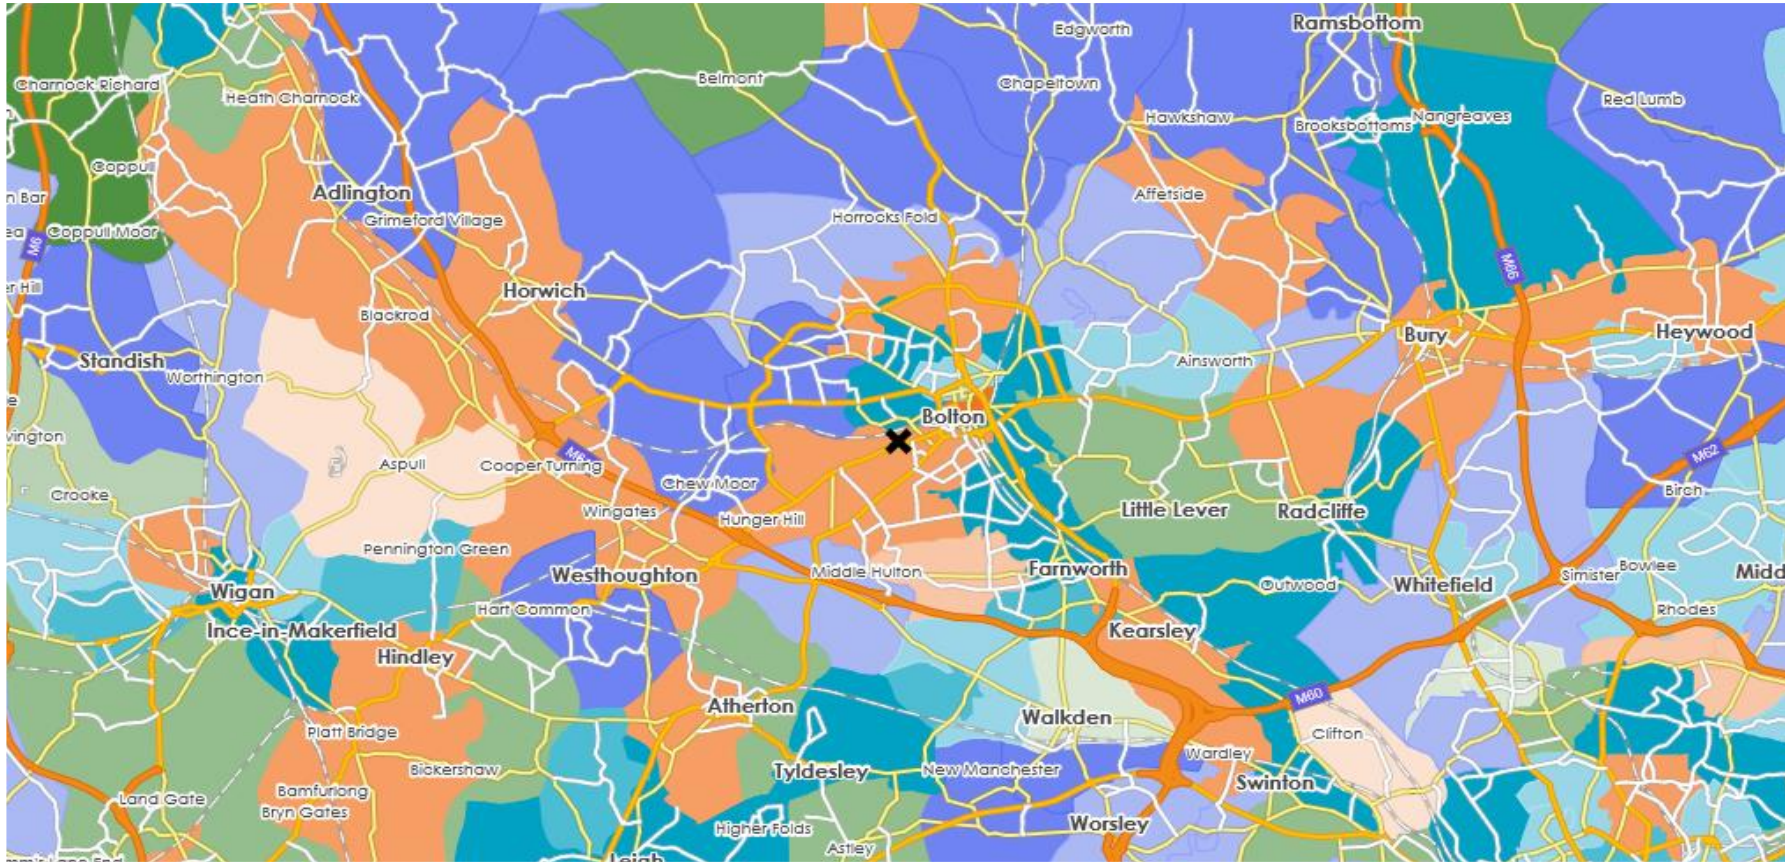

Area: P04596_Gilnow Arms, Bolton, BL3 5HP (5 Mile contour)

- Dominant Acorn Category
- % Affluent Achievers
- % Rising Prosperity
- % Comfortable Communities
- % Financially Stretched
- % Urban Adversity
- Dominant Acorn Group