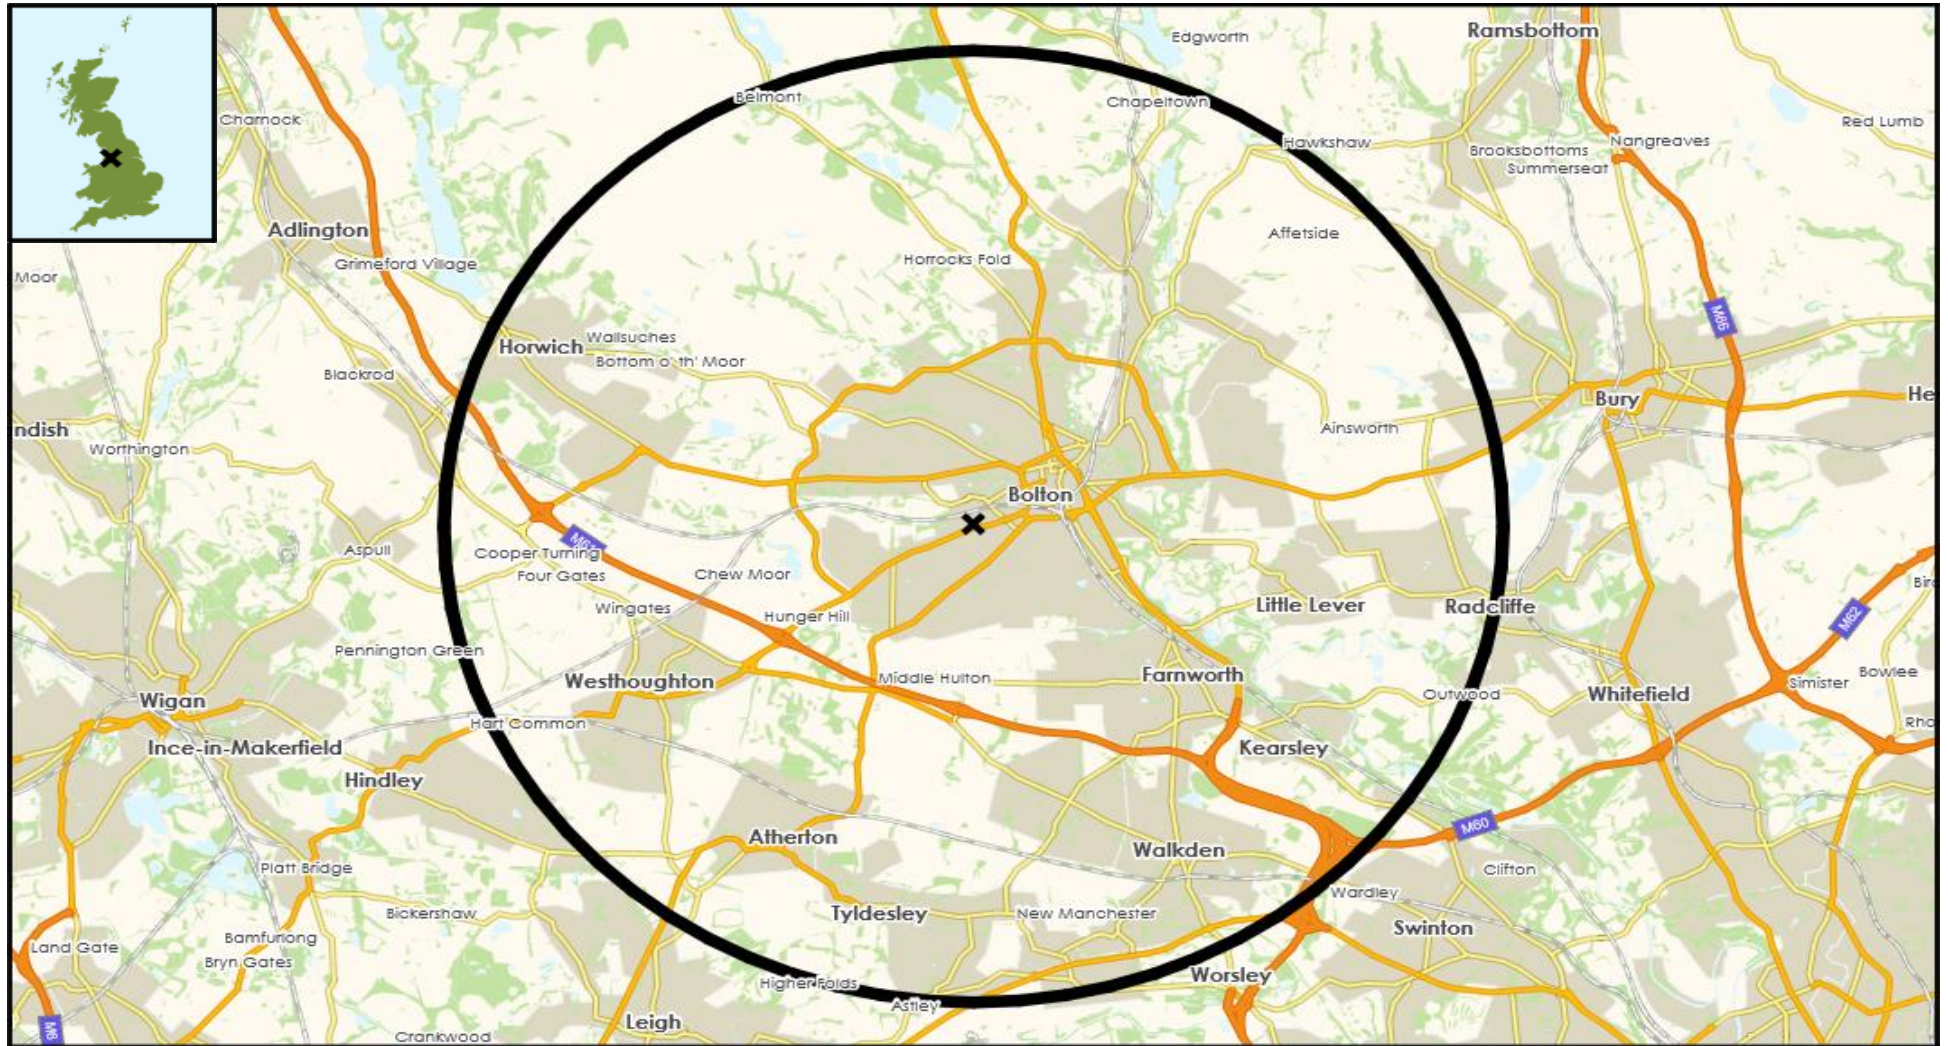

- A. Lavish Lifestyles: 6%
- B. Executive Wealth: 54%
- C. Mature Money: 40%

MAP OF AREA

© 2024 CACI Limited and all other applicable third party notices can be found at www.caci.co.uk/copyrightnotices.pdf

Source: OS Open Data 2018

Area: P04596_Gilnow Arms, Bolton, BL3 5HP (5 Mile contour)

POPULATION PROJECTIONS

© 2024 CACI Limited and all other applicable third party notices (Population Estimates and Projections) can be found at www.caci.co.uk/copyrightnotices.pdf

Area: P04596_Gilnow Arms, Bolton, BL3 5HP (5 Mile contour)
 Base: Great Britain
 Year: 2023

	Area Profile	Area %	Base %	Index av=100	0	100	200
0 - 14	81,525	19.4	16.8	116			
15 - 24	48,958	11.7	11.7	99			
25 - 44	110,020	26.2	26.6	99			
45 - 54	51,878	12.4	12.7	97			
55 - 64	52,972	12.6	13.0	97			
65 - 74	39,046	9.3	9.8	95			
75 - 84	27,025	6.4	6.9	94			
85+	8,588	2.0	2.6	80			
Total population	420,012						