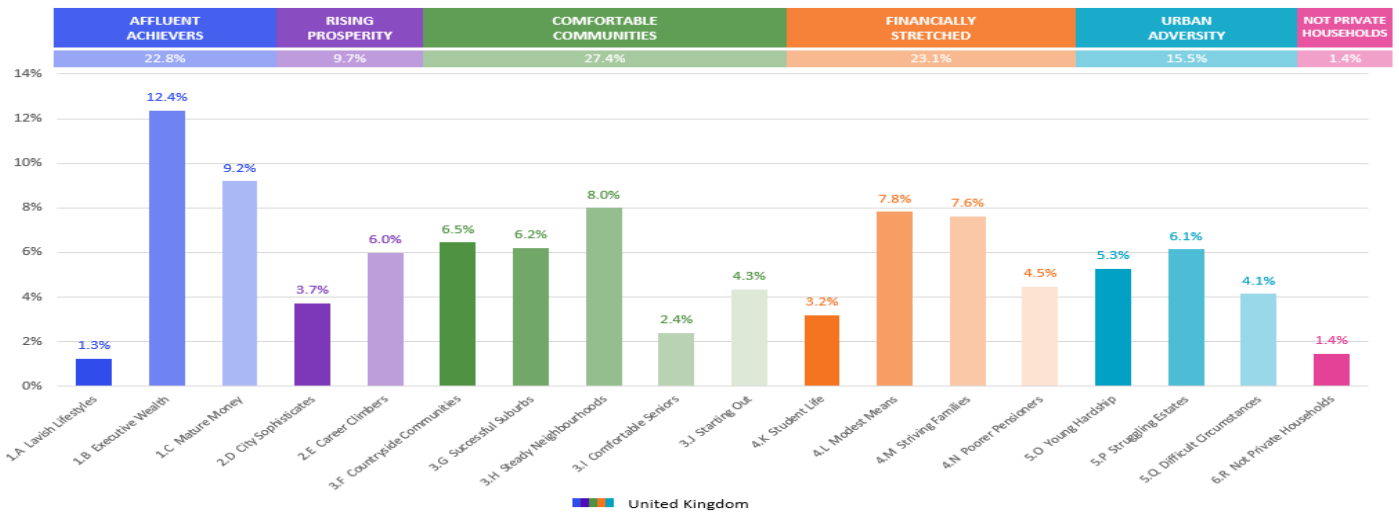

6 CATEGORIES   18 GROUPS   62 TYPES

1. Affluent Achievers	A. Lavish Lifestyles	1-3
	B. Executive Wealth	4-9
	C. Mature Money	10-13
2. Rising Prosperity	D. City Sophisticates	14-17
	E. Career Climbers	18-20
	F. Countryside Communities	21-23
	G. Successful Suburbs	24-26
	H. Steady Neighbourhoods	27-29
	I. Comfortable Seniors	30-31
	J. Starting Out	32-33
3. Comfortable Communities	K. Student Life	34-36
	L. Modest Means	37-40
	M. Striving Families	41-44
	N. Poorer Pensioners	45-48
	O. Young Hardship	49-51
	P. Struggling Estates	52-56
	Q. Difficult Circumstances	57-59
4. Financially Stretched	R. Not Private Households	60-62
5. Urban Adversity		
6. Not Private Households		

1 Affluent Achievers

Age range: **55+**

Financial situation: Running into debt ↔ Saving a lot

Children at home: **0**

House type: **Detached**

House tenure: **Owned outright**

Number of beds: **4+**

12.1M UK Adults   22.8% of UK

These are some of the most financially successful people in the UK. They live in affluent, high status areas of the country. They are healthy, wealthy and confident consumers.

Acorn Groups within Category 1: Affluent Achievers

- A. Lavish Lifestyles: 6%
- B. Executive Wealth: 54%
- C. Mature Money: 40%