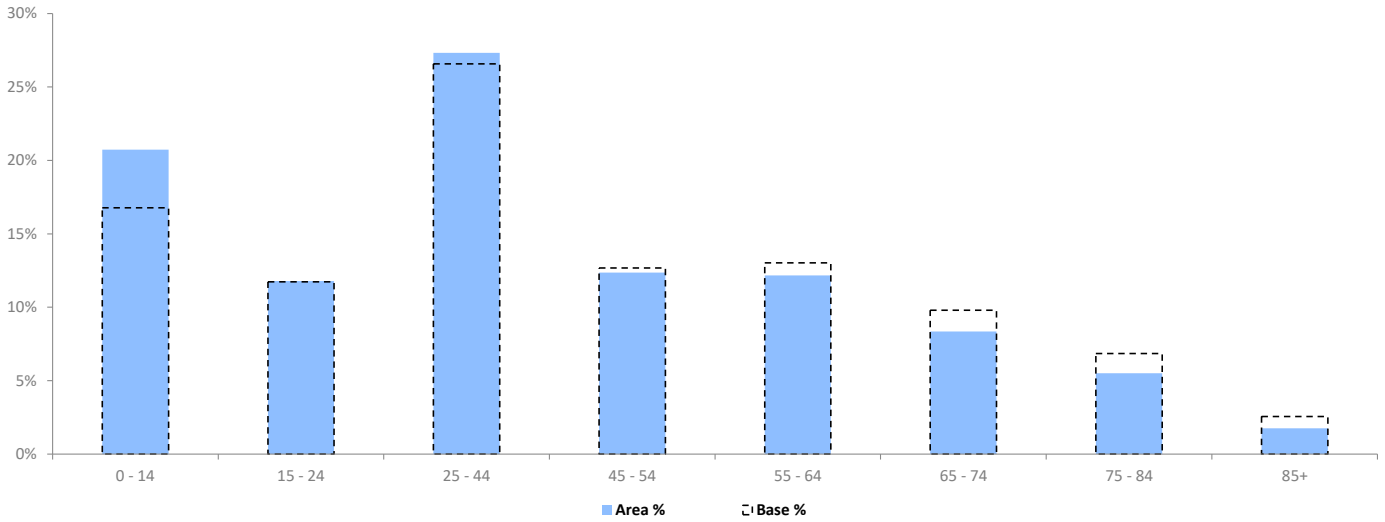

Area: P03441_Old Ball Inn, Smallshaw, OL6 8QW (5 Mile contour)

Base: Great Britain

Year: 2023

	Area Profile	Area %	Base %	Index av=100	0	100	200
0 - 14	120,022	20.7	16.8	124			
15 - 24	68,234	11.8	11.7	100			
25 - 44	158,215	27.3	26.6	103			
45 - 54	71,597	12.4	12.7	98			
55 - 64	70,508	12.2	13.0	94			
65 - 74	48,330	8.3	9.8	85			
75 - 84	31,889	5.5	6.9	80			
85+	10,214	1.8	2.6	69			
Total population	579,009						