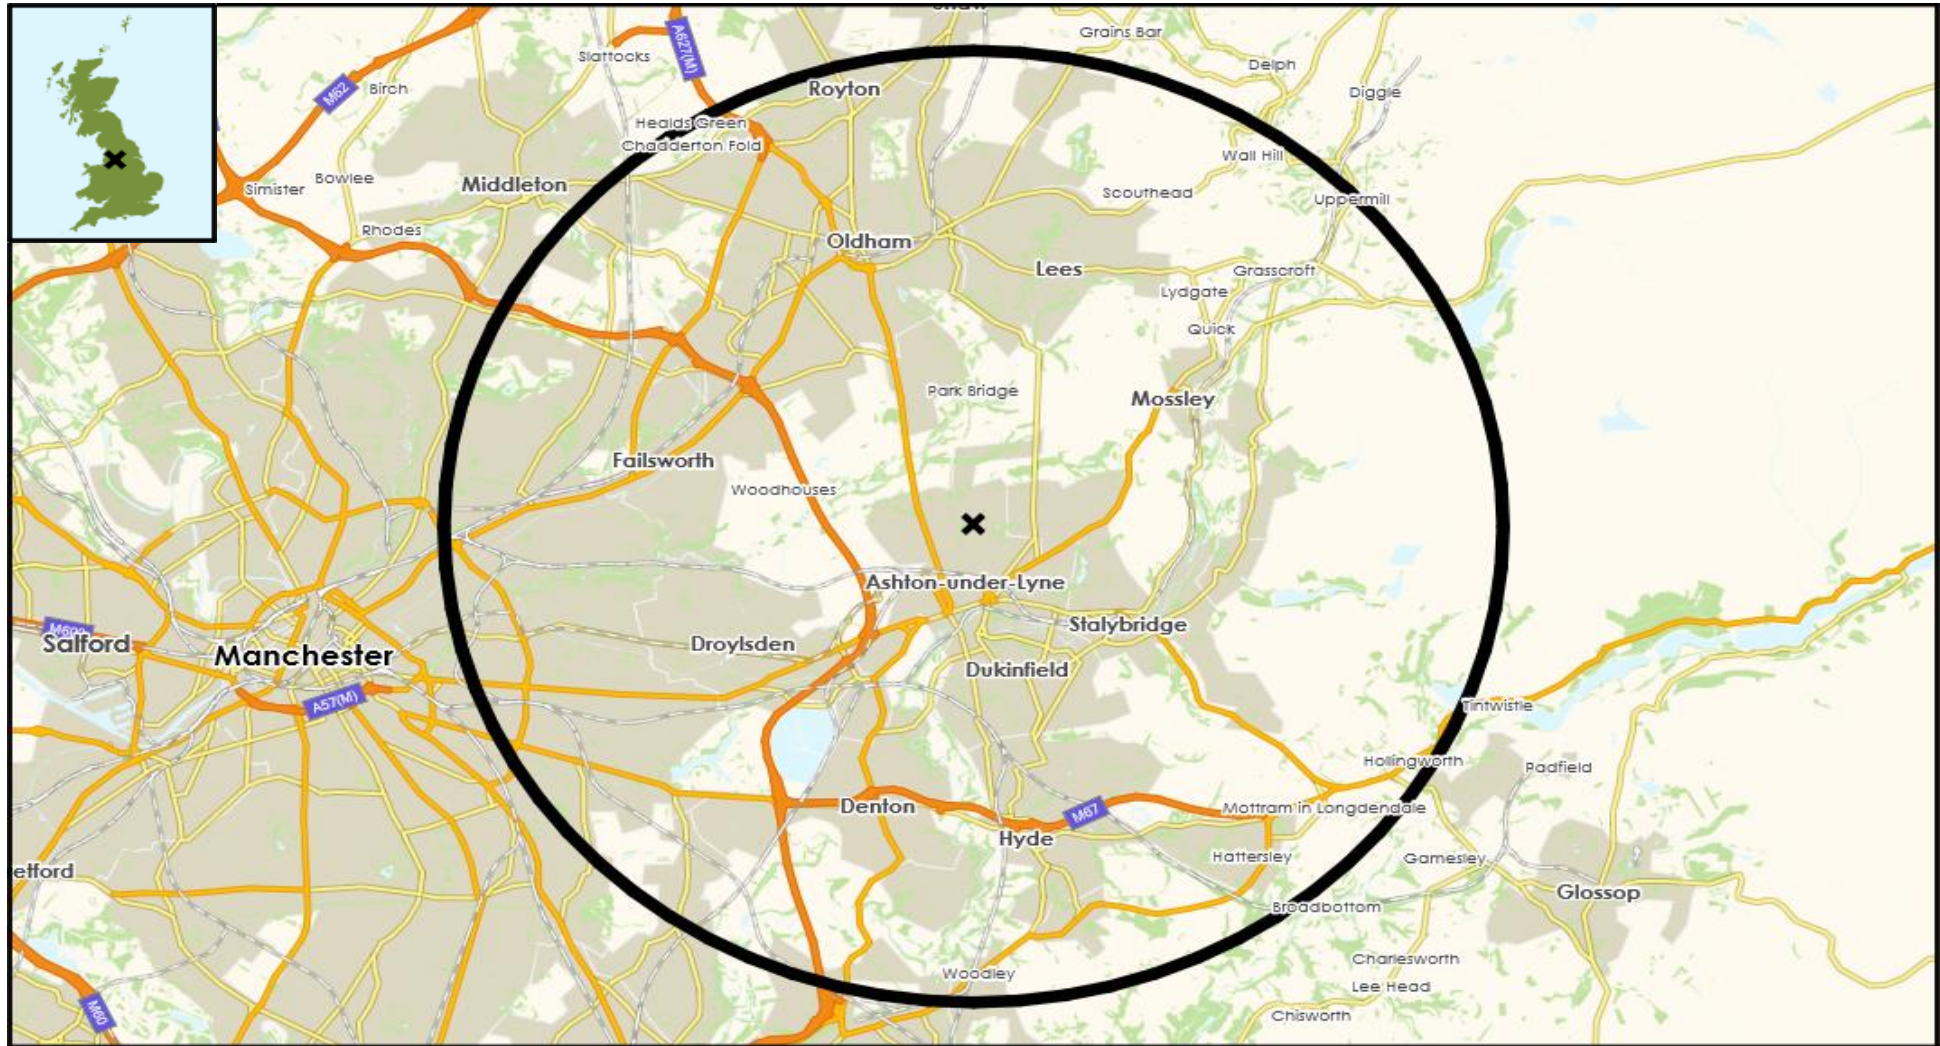

Acorn Groups within Category 1: Affluent Achievers

- A. Lavish Lifestyles: 6%
- B. Executive Wealth: 54%
- C. Mature Money: 40%

MAP OF AREA

© 2024 CACI Limited and all other applicable third party notices can be found at www.caci.co.uk/copyrightnotices.pdf

Source: OS Open Data 2018

Area: P03441_Old Ball Inn, Smallshaw, OL6 8QW (5 Mile contour)

POPULATION PROJECTIONS

© 2024 CACI Limited and all other applicable third party notices (Population Estimates and Projections) can be found at www.caci.co.uk/copyrightnotices.pdf

Area: P03441_Old Ball Inn, Smallshaw, OL6 8QW (5 Mile contour)

Base: Great Britain

Year: 2023

	Area Profile	Area %	Base %	Index av=100	0	100	200
0 - 14	120,022	20.7	16.8	124			
15 - 24	68,234	11.8	11.7	100			
25 - 44	158,215	27.3	26.6	103			
45 - 54	71,597	12.4	12.7	98			
55 - 64	70,508	12.2	13.0	94			
65 - 74	48,330	8.3	9.8	85			
75 - 84	31,889	5.5	6.9	80			
85+	10,214	1.8	2.6	69			
Total population	579,009						