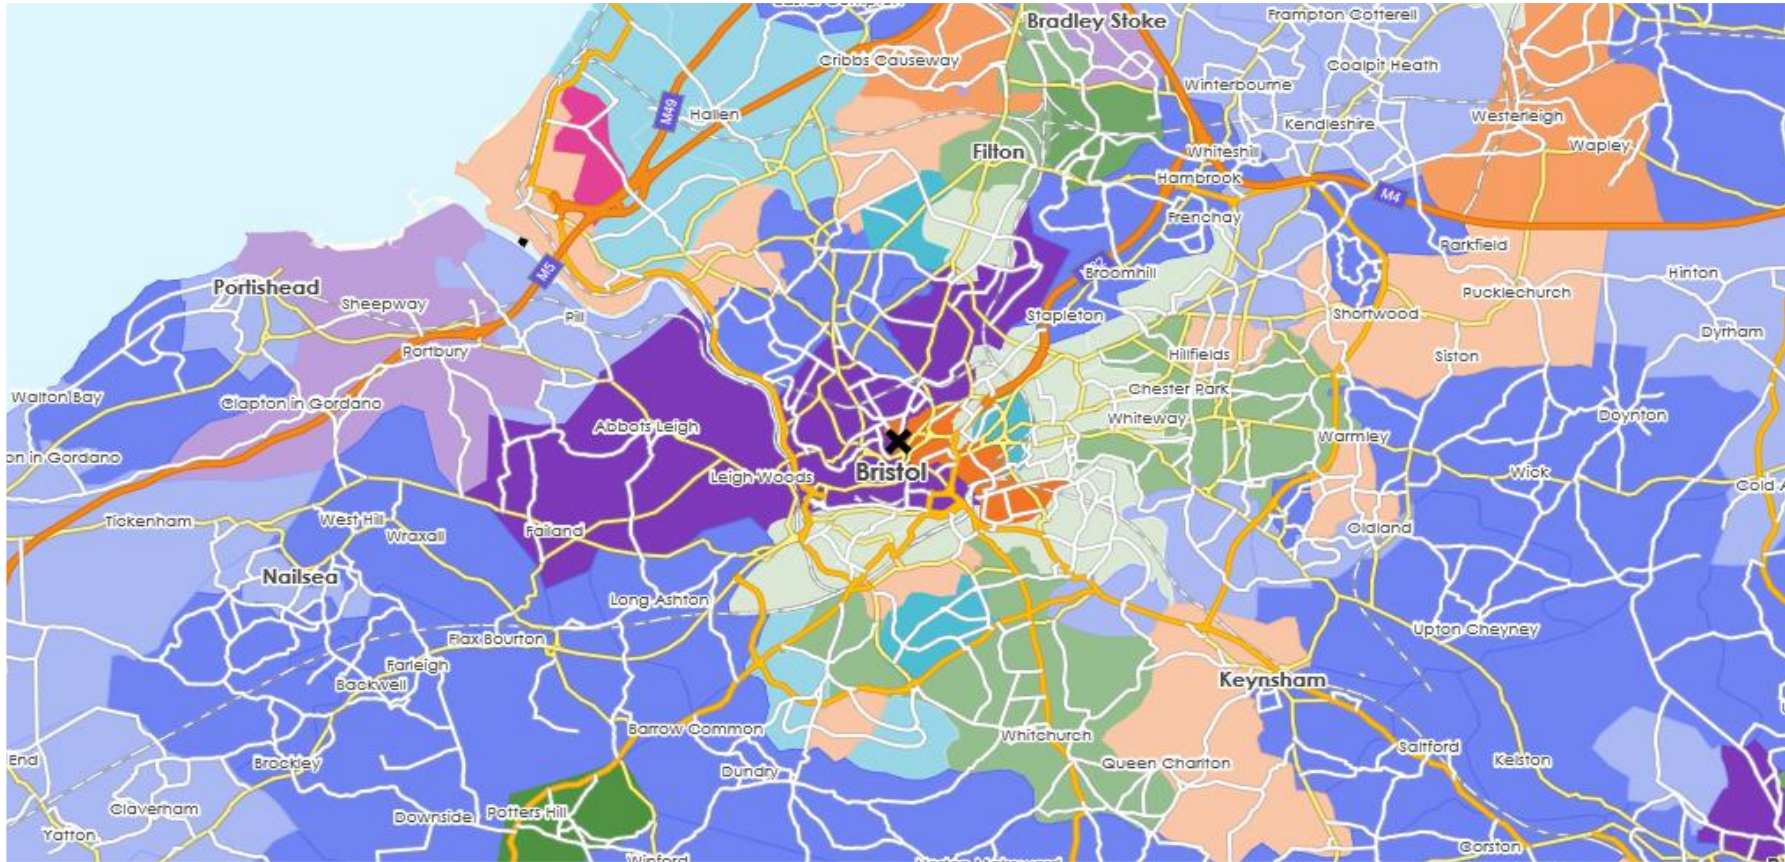

DOMINANT ACORN GROUP - HOUSEHOLDS

© 2024 CACI Limited and all other applicable third party notices (Acorn) can be found at www.caci.co.uk/copyrightnotices.pdf

Source: OS Open Data 2018

Area: P00334_Open Arms, Bristol, BS2 8DX (5 Mile contour)

- Dominant Acorn Category
- % Affluent Achievers
- % Rising Prosperity
- % Comfortable Communities
- % Financially Stretched
- % Urban Adversity
- Dominant Acorn Group

1. **Acorn Groups**
- 1.A Lavish Lifestyles
  - 1.B Executive Wealth
  - 1.C Mature Money
  - 2.D City Sophisticates
  - 2.E Career Climbers
  - 3.F Countryside Communities
  - 3.G Successful Suburbs
  - 3.H Steady Neighbourhoods
  - 3.I Comfortable Seniors
  - 3.J Starting Out
  - 4.K Student Life
  - 4.L Modest Means
  - 4.M Striving Families
  - 4.N Poorer Pensioners
  - 5.O Young Hardship
  - 5.P Struggling Estates
  - 5.Q Difficult Circumstances
  - 6.R Not Private Households
3. Area boundary