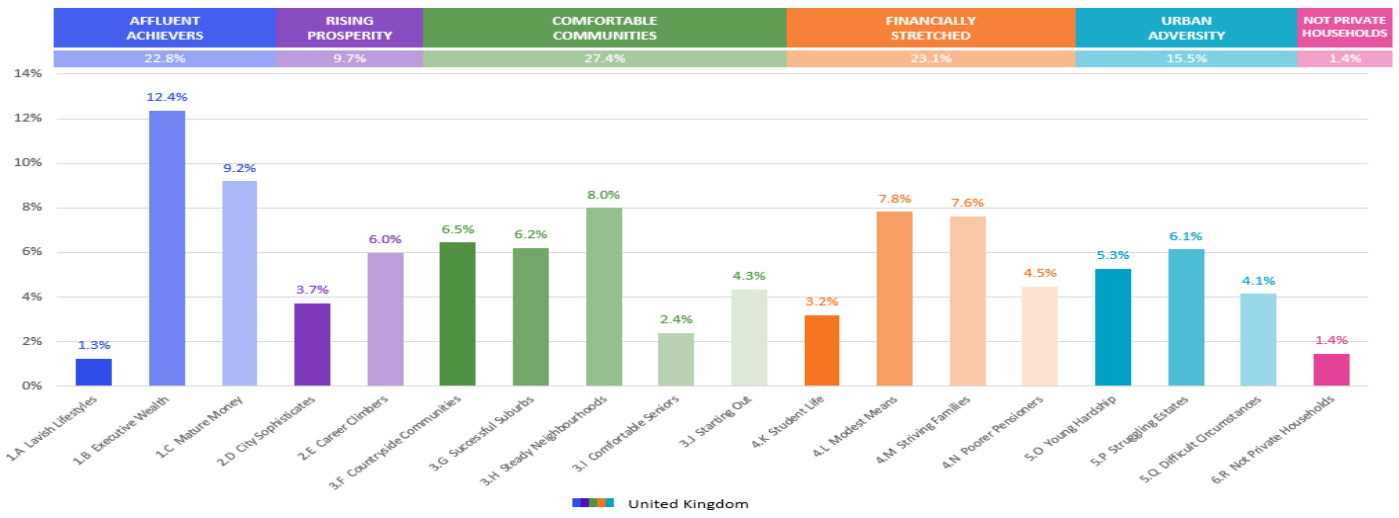

6 CATEGORIES   18 GROUPS   62 TYPES

1. Affluent Achievers	A. Lavish Lifestyles	1-3
	B. Executive Wealth	4-9
	C. Mature Money	10-13
2. Rising Prosperity	D. City Sophisticates	14-17
	E. Career Climbers	18-20
	F. Countryside Communities	21-23
	G. Successful Suburbs	24-26
	H. Steady Neighbourhoods	27-29
	I. Comfortable Seniors	30-31
	J. Starting Out	32-33
3. Comfortable Communities	K. Student Life	34-36
	L. Modest Means	37-40
	M. Striving Families	41-44
	N. Poorer Pensioners	45-48
4. Financially Stretched	O. Young Hardship	49-51
	P. Struggling Estates	52-56
	Q. Difficult Circumstances	57-59
5. Urban Adversity	R. Not Private Households	60-62
6. Not Private Households		

1 Affluent Achievers

Age range: **55+**

Financial situation: Running into debt ↔ Saving a lot

Children at home: **0**

12.1M UK Adults

22.8% of UK

House type: **Detached**

House tenure: **Owned outright**

Number of beds: **4+**

These are some of the most financially successful people in the UK. They live in affluent, high status areas of the country. They are healthy, wealthy and confident consumers.

Acorn Groups within Category 1: Affluent Achievers

- A. Lavish Lifestyles: 6%
- B. Executive Wealth: 54%
- C. Mature Money: 40%