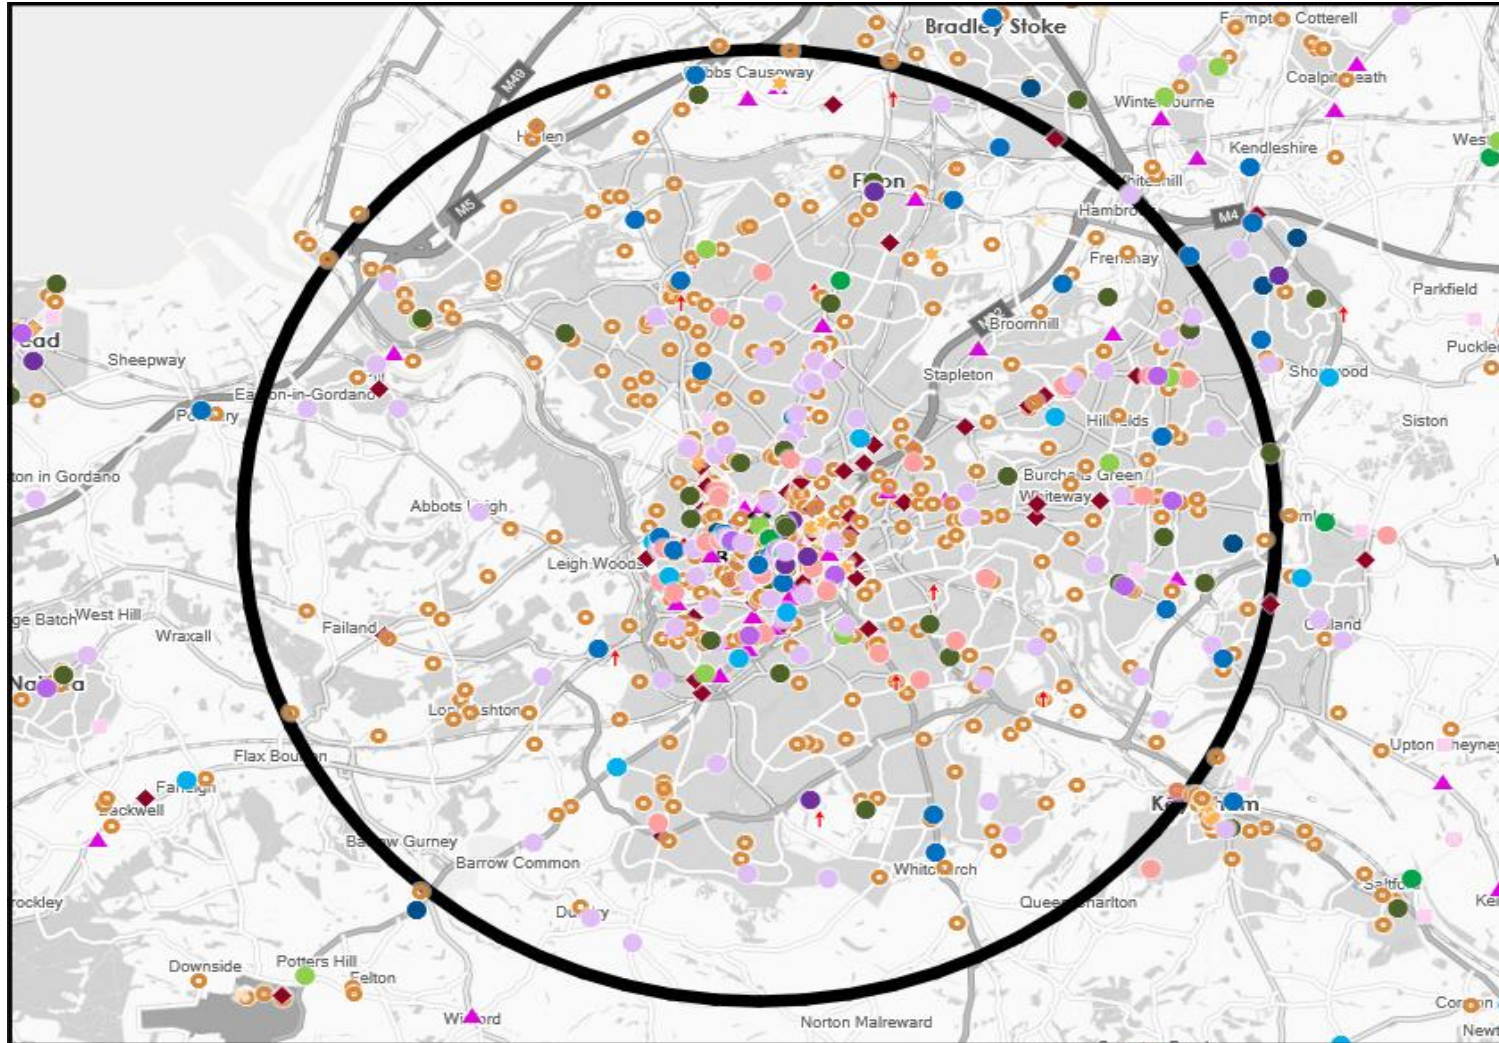

MAP OF AREA

© 2024 CACI Limited and all other applicable third party notices (CGA) can be found at www.caci.co.uk/copyrightnotices.pdf

Source: OS Open Data 2018

Area: P00334_Open Arms, Bristol, BS2 8DX (5 Mile contour)

KEY

- Large pub co's & bars
  - Admiral Taverns Ltd
  - Ei Group
  - Greene King
  - Marston's
  - Mitchells & Butlers
  - Punch Pub Company
  - Stonegate Pub Company
  - Star Pubs & Bars
  - Wetherspoon
  - Whitbread
  - Shepherd Neame
- Small to medium pub co's & bars
- Family Brewers with pubs
- Hotels
- Restaurants
- Leisure
- Independent
- Other
- Site Location
- Boundary