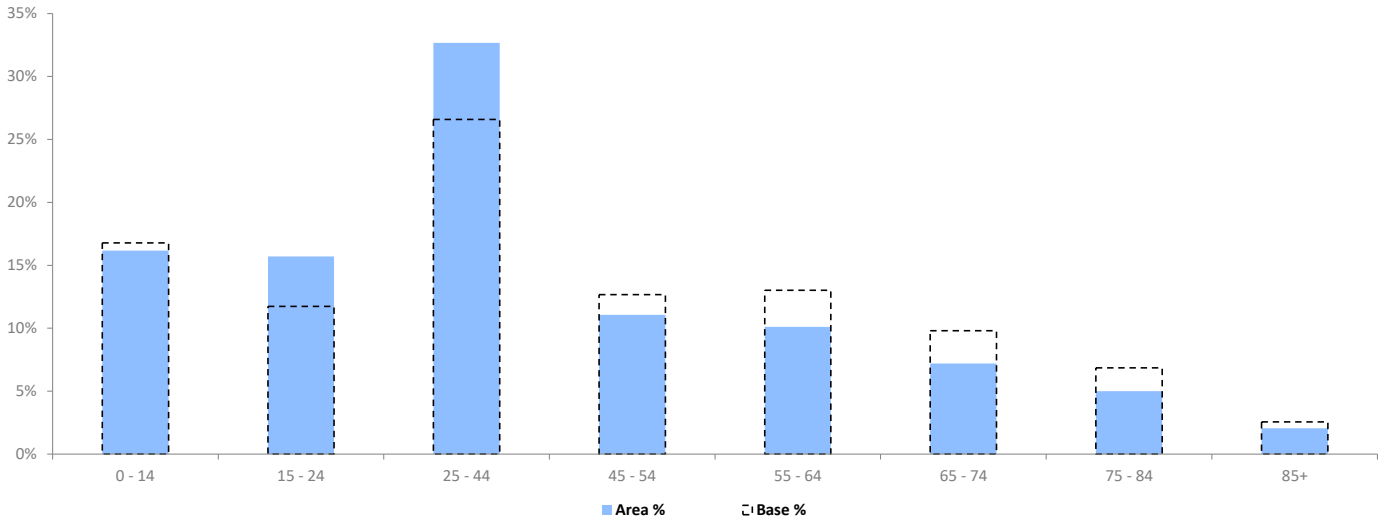

POPULATION PROJECTIONS

© 2024 CACI Limited and all other applicable third party notices (Population Estimates and Projections) can be found at www.caci.co.uk/copyrightnotices.pdf

Area: P00334_Open Arms, Bristol, BS2 8DX (5 Mile contour)

Base: Great Britain

Year: 2023

	Area Profile	Area %	Base %	Index av=100	0	100	200
0 - 14	97,507	16.2	16.8	96			
15 - 24	94,610	15.7	11.7	134			
25 - 44	196,955	32.7	26.6	123			
45 - 54	66,728	11.1	12.7	87			
55 - 64	60,966	10.1	13.0	78			
65 - 74	43,380	7.2	9.8	73			
75 - 84	30,163	5.0	6.9	73			
85+	12,321	2.0	2.6	80			
Total population	602,630