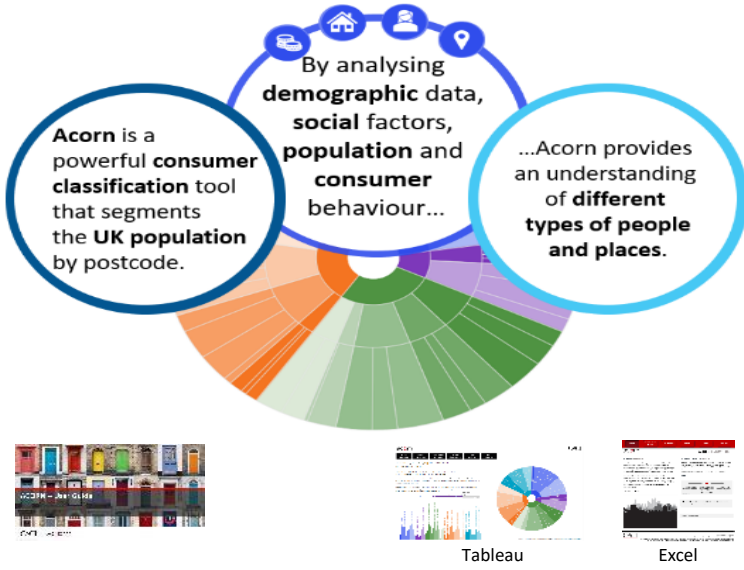

ACORN - WHAT IS IT?