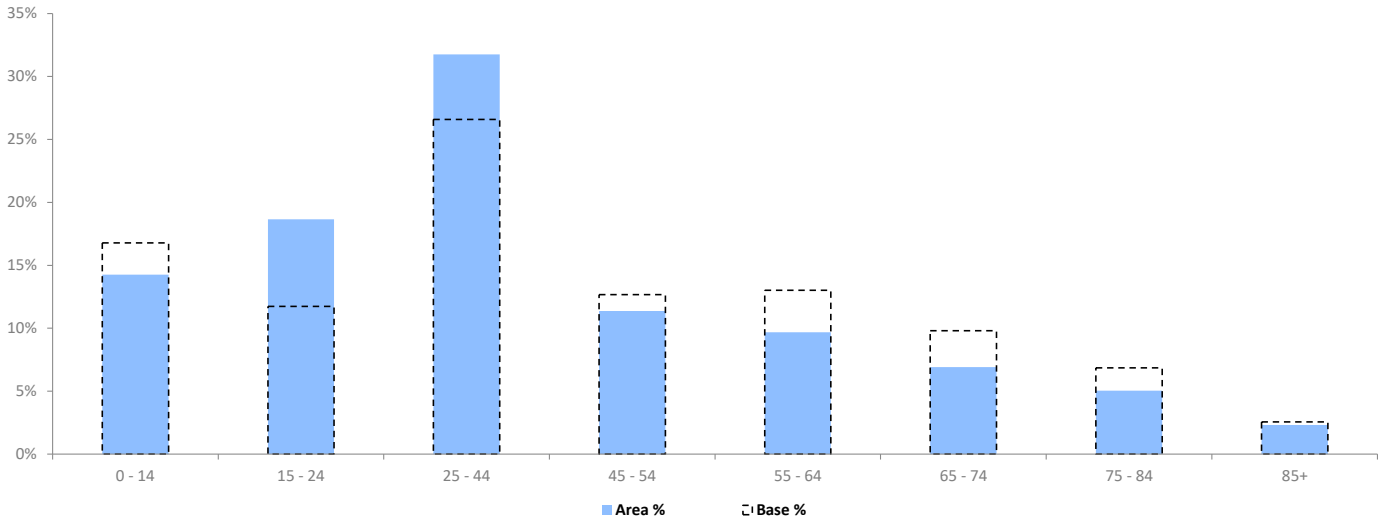

Area: P04109_Kings Head, Cambridge, CB5 8ST (5 Mile contour)
 Base: Great Britain
 Year: 2023

	Area Profile	Area %	Base %	Index av=100	0	100	200
0 - 14	28,056	14.2	16.8	85			
15 - 24	36,732	18.7	11.7	159			
25 - 44	62,548	31.8	26.6	119			
45 - 54	22,388	11.4	12.7	90			
55 - 64	19,043	9.7	13.0	74			
65 - 74	13,629	6.9	9.8	71			
75 - 84	9,938	5.0	6.9	74			
85+	4,563	2.3	2.6	91			
Total population	196,897						