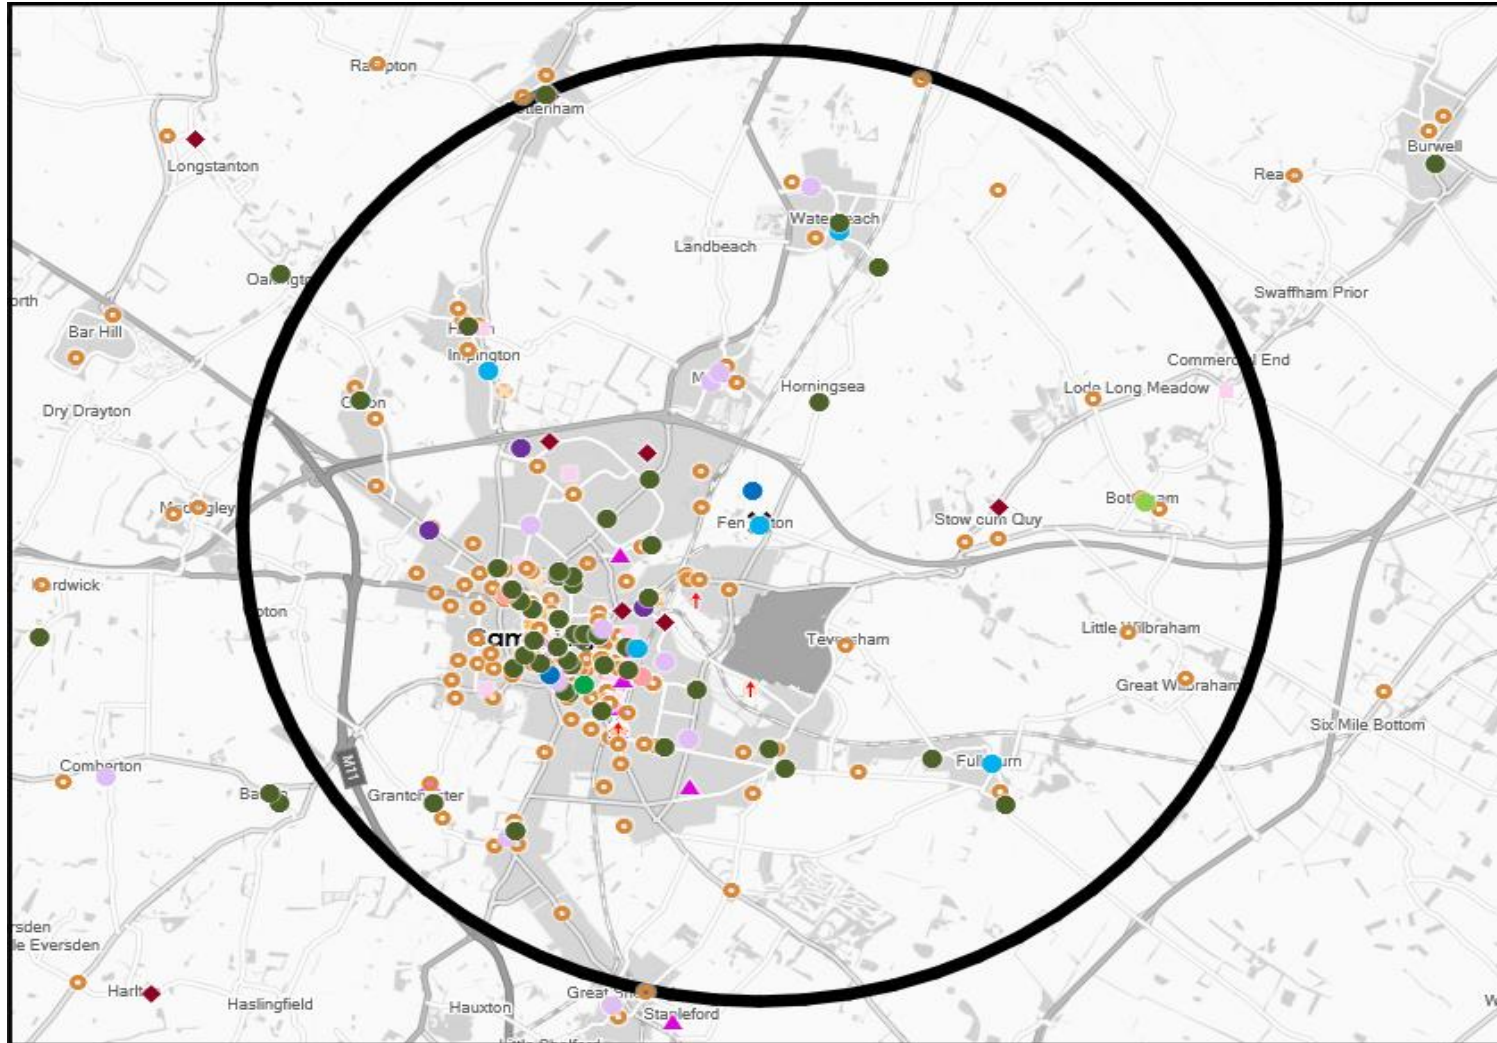

MAP OF AREA

© 2024 CACI Limited and all other applicable third party notices (CGA) can be found at www.caci.co.uk/copyrightnotices.pdf

Source: OS Open Data 2018

Area: P04109_Kings Head, Cambridge, CB5 8ST (5 Mile contour)

KEY

- Large pub co's & bars
  - Admiral Taverns Ltd
  - Ei Group
  - Greene King
  - Marston's
  - Mitchells & Butlers
  - Punch Pub Company
  - Stonegate Pub Company
  - Star Pubs & Bars
  - Wetherspoon
  - Whitbread
  - Shepherd Neame
- Small to medium pub co's & bars
- Family Brewers with pubs
- Hotels
- Restaurants
- Leisure
- Independent
- Other
- Site Location
- Boundary