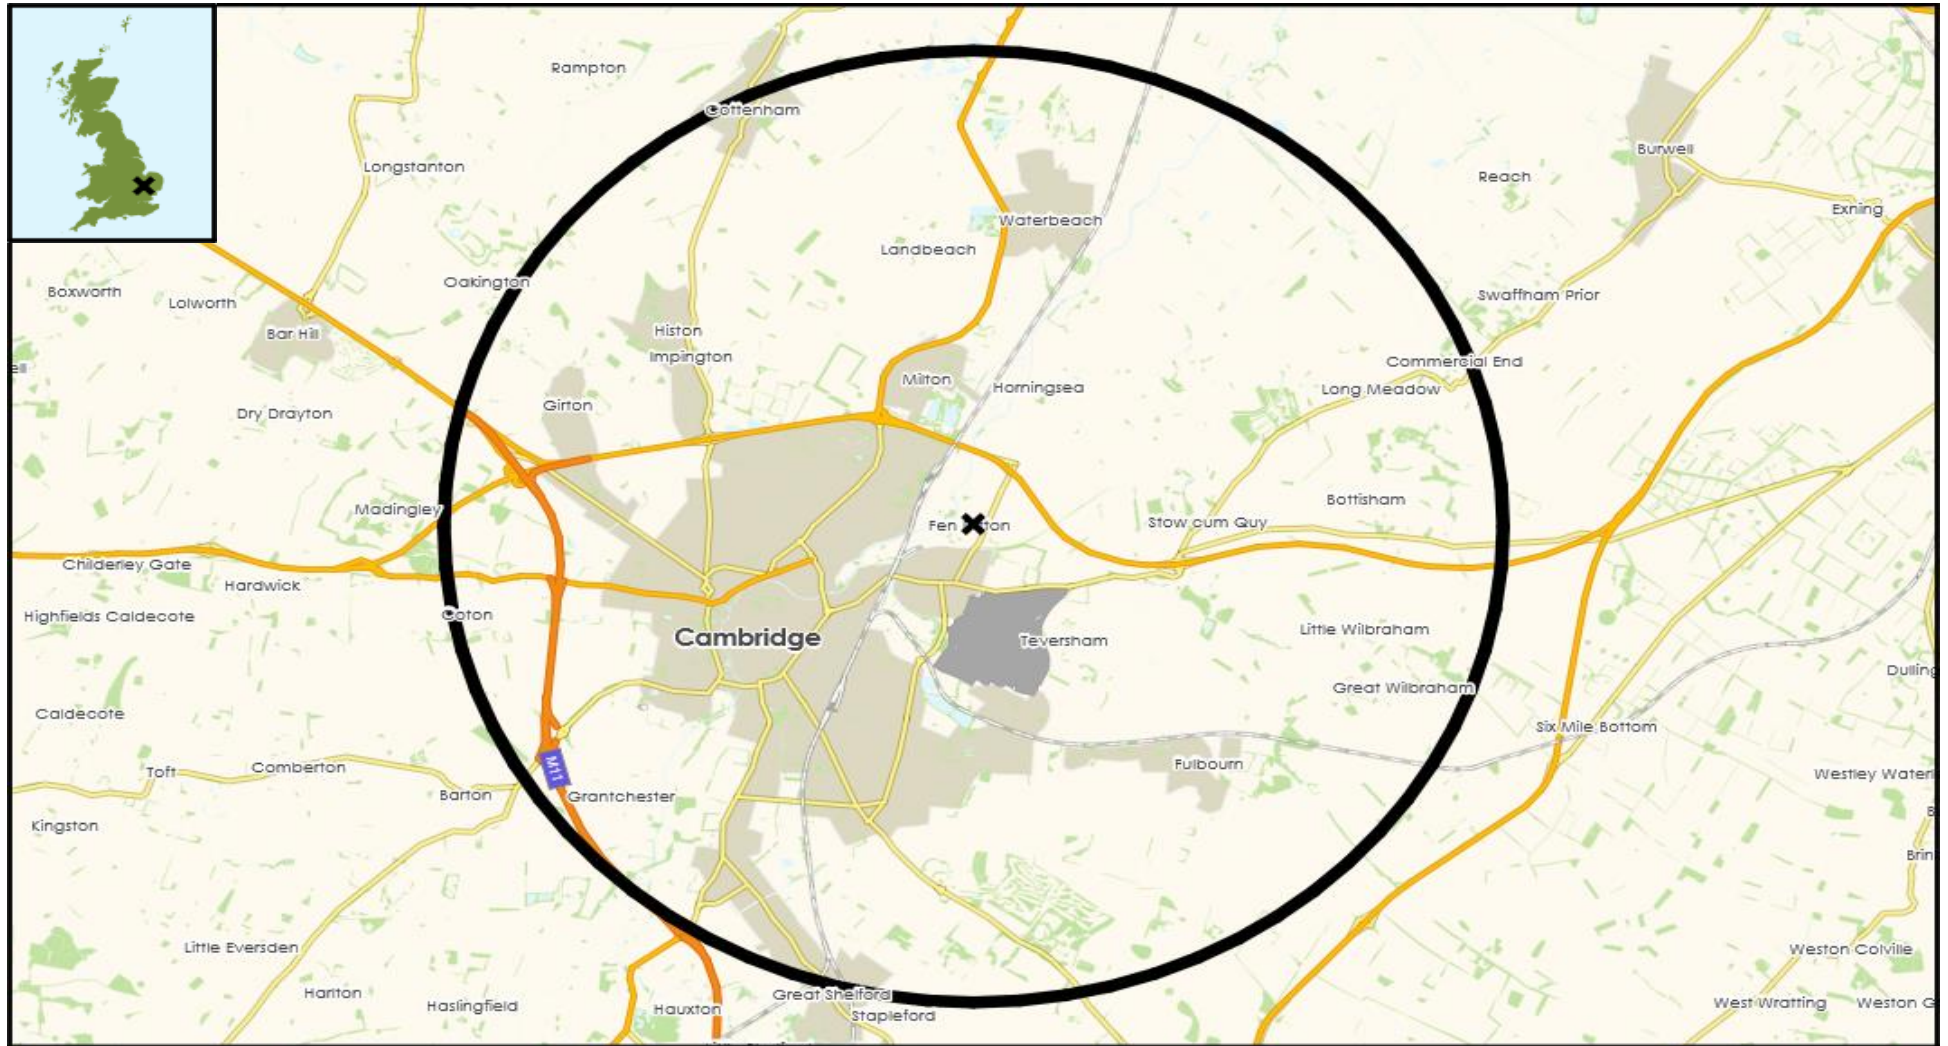

1 Affluent Achievers

Age range: **55+**

Financial situation: Running into debt ↔ Saving a lot

Children at home: **0**

House type: **Detached**

House tenure: **Owned outright**

Number of beds: **4+**

These are some of the most financially successful people in the UK. They live in affluent, high status areas of the country. They are healthy, wealthy and confident consumers.

Acorn Groups within Category 1: Affluent Achievers

- A. Lavish Lifestyles: 6%
- B. Executive Wealth: 54%
- C. Mature Money: 40%

MAP OF AREA

© 2024 CACI Limited and all other applicable third party notices can be found at www.caci.co.uk/copyrightnotices.pdf

Source: OS Open Data 2018

Area: P04109_Kings Head, Cambridge, CB5 8ST (5 Mile contour)

POPULATION PROJECTIONS

© 2024 CACI Limited and all other applicable third party notices (Population Estimates and Projections) can be found at www.caci.co.uk/copyrightnotices.pdf

Area: P04109_Kings Head, Cambridge, CB5 8ST (5 Mile contour)
 Base: Great Britain
 Year: 2023

	Area Profile	Area %	Base %	Index av=100	0	100	200
0 - 14	28,056	14.2	16.8	85			
15 - 24	36,732	18.7	11.7	159			
25 - 44	62,548	31.8	26.6	119			
45 - 54	22,388	11.4	12.7	90			
55 - 64	19,043	9.7	13.0	74			
65 - 74	13,629	6.9	9.8	71			
75 - 84	9,938	5.0	6.9	74			
85+	4,563	2.3	2.6	91			
Total population	196,897						