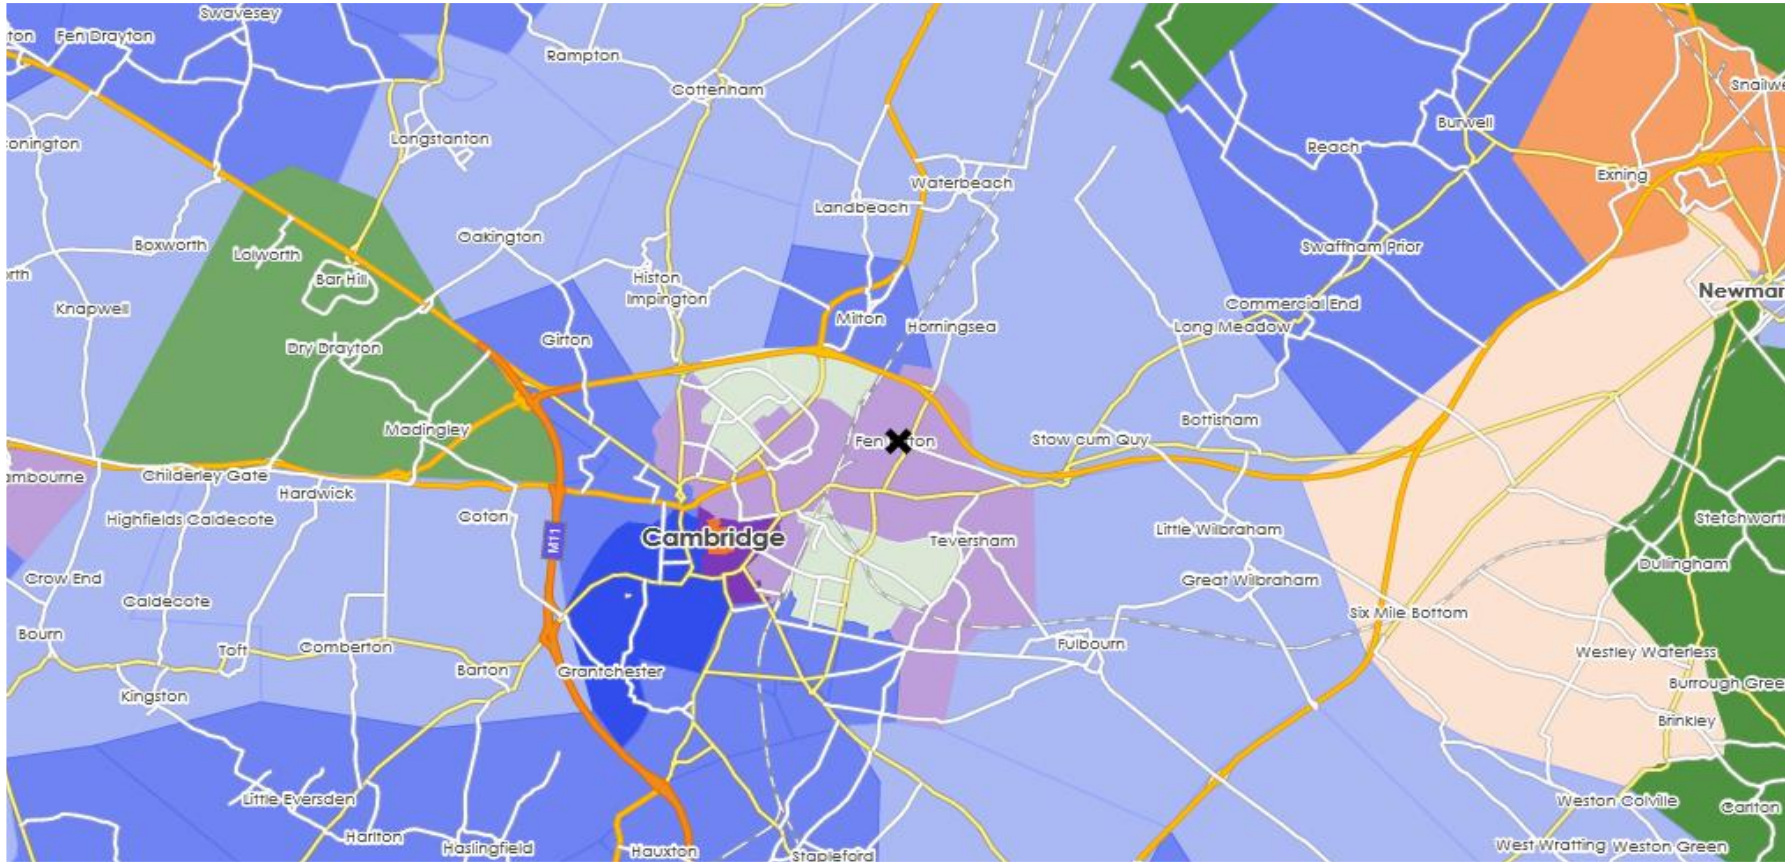

DOMINANT ACORN GROUP - HOUSEHOLDS

© 2024 CACI Limited and all other applicable third party notices (Acorn) can be found at www.caci.co.uk/copyrightnotices.pdf

Source: OS Open Data 2018

Area: P04109_Kings Head, Cambridge, CB5 8ST (5 Mile contour)