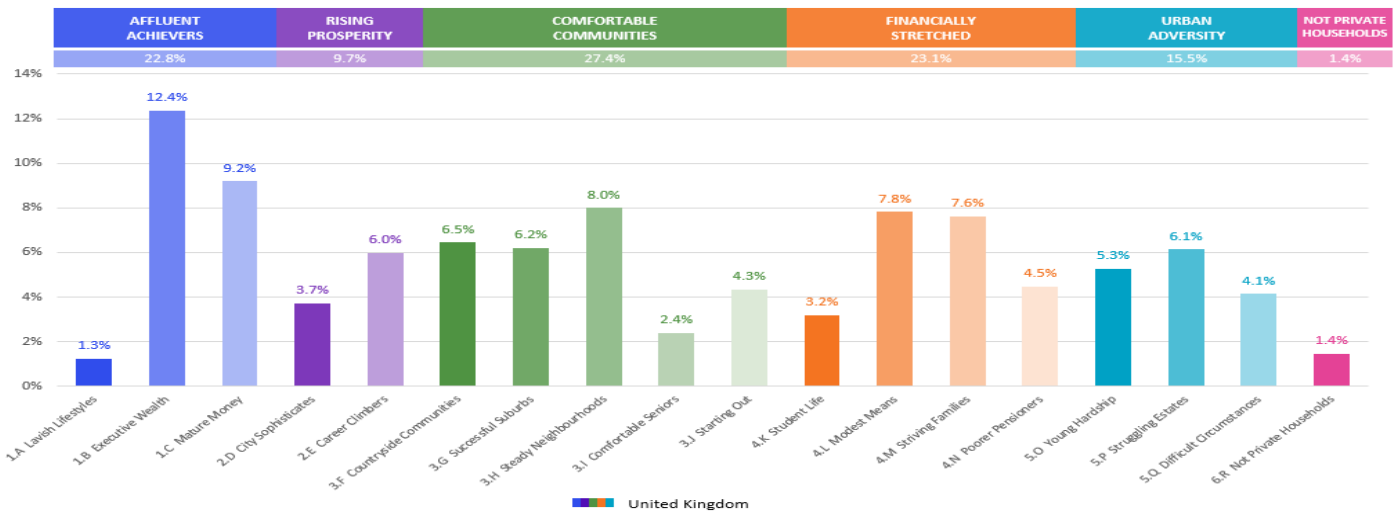

6 CATEGORIES   18 GROUPS   62 TYPES

1. Affluent Achievers	A. Lavish Lifestyles	1-3
	B. Executive Wealth	4-9
	C. Mature Money	10-13
2. Rising Prosperity	D. City Sophisticates	14-17
	E. Career Climbers	18-20
	F. Countryside Communities	21-23
	G. Successful Suburbs	24-26
	H. Steady Neighbourhoods	27-29
	I. Comfortable Seniors	30-31
	J. Starting Out	32-33
3. Comfortable Communities	K. Student Life	34-36
	L. Modest Means	37-40
	M. Striving Families	41-44
	N. Poorer Pensioners	45-48
	O. Young Hardship	49-51
	P. Struggling Estates	52-56
	Q. Difficult Circumstances	57-59
4. Financially Stretched	R. Not Private Households	60-62
5. Urban Adversity		
6. Not Private Households		

1 Affluent Achievers

Age range: **55+**

Financial situation: Running into debt ↔ Saving a lot

Children at home: **0**

House type: **Detached**

House tenure: **Owned outright**

Number of beds: **4+**

These are some of the most financially successful people in the UK. They live in affluent, high status areas of the country. They are healthy, wealthy and confident consumers.

Acorn Groups within Category 1: Affluent Achievers

- A. Lavish Lifestyles: 6%
- B. Executive Wealth: 54%
- C. Mature Money: 40%