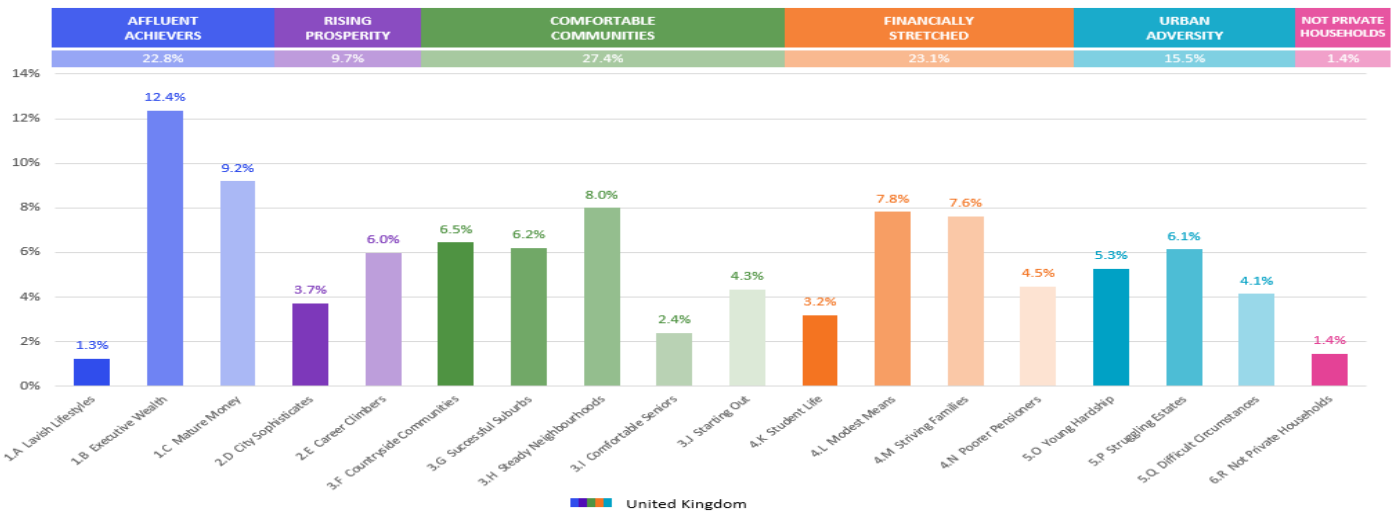

6 CATEGORIES   18 GROUPS   62 TYPES

1. Affluent Achievers	A. Lavish Lifestyles	1-3
	B. Executive Wealth	4-9
	C. Mature Money	10-13
2. Rising Prosperity	D. City Sophisticates	14-17
	E. Career Climbers	18-20
	F. Countryside Communities	21-23
	G. Successful Suburbs	24-26
	H. Steady Neighbourhoods	27-29
	I. Comfortable Seniors	30-31
	J. Starting Out	32-33
3. Comfortable Communities	K. Student Life	34-36
	L. Modest Means	37-40
	M. Striving Families	41-44
	N. Poorer Pensioners	45-48
	O. Young Hardship	49-51
	P. Struggling Estates	52-56
	Q. Difficult Circumstances	57-59
4. Financially Stretched	R. Not Private Households	60-62
5. Urban Adversity		
6. Not Private Households		

1 Affluent Achievers

Age range: **55+**

Financial situation: Running into debt ↔ Saving a lot

Children at home: **0**

12.1M UK Adults   22.8% of UK

House type: **Detached**

House tenure: **Owned outright**

Number of beds: **4+**

These are some of the most financially successful people in the UK. They live in affluent, high status areas of the country. They are healthy, wealthy and confident consumers.

Acorn Groups within Category 1: Affluent Achievers

- A. Lavish Lifestyles: 6%
- B. Executive Wealth: 54%
- C. Mature Money: 40%