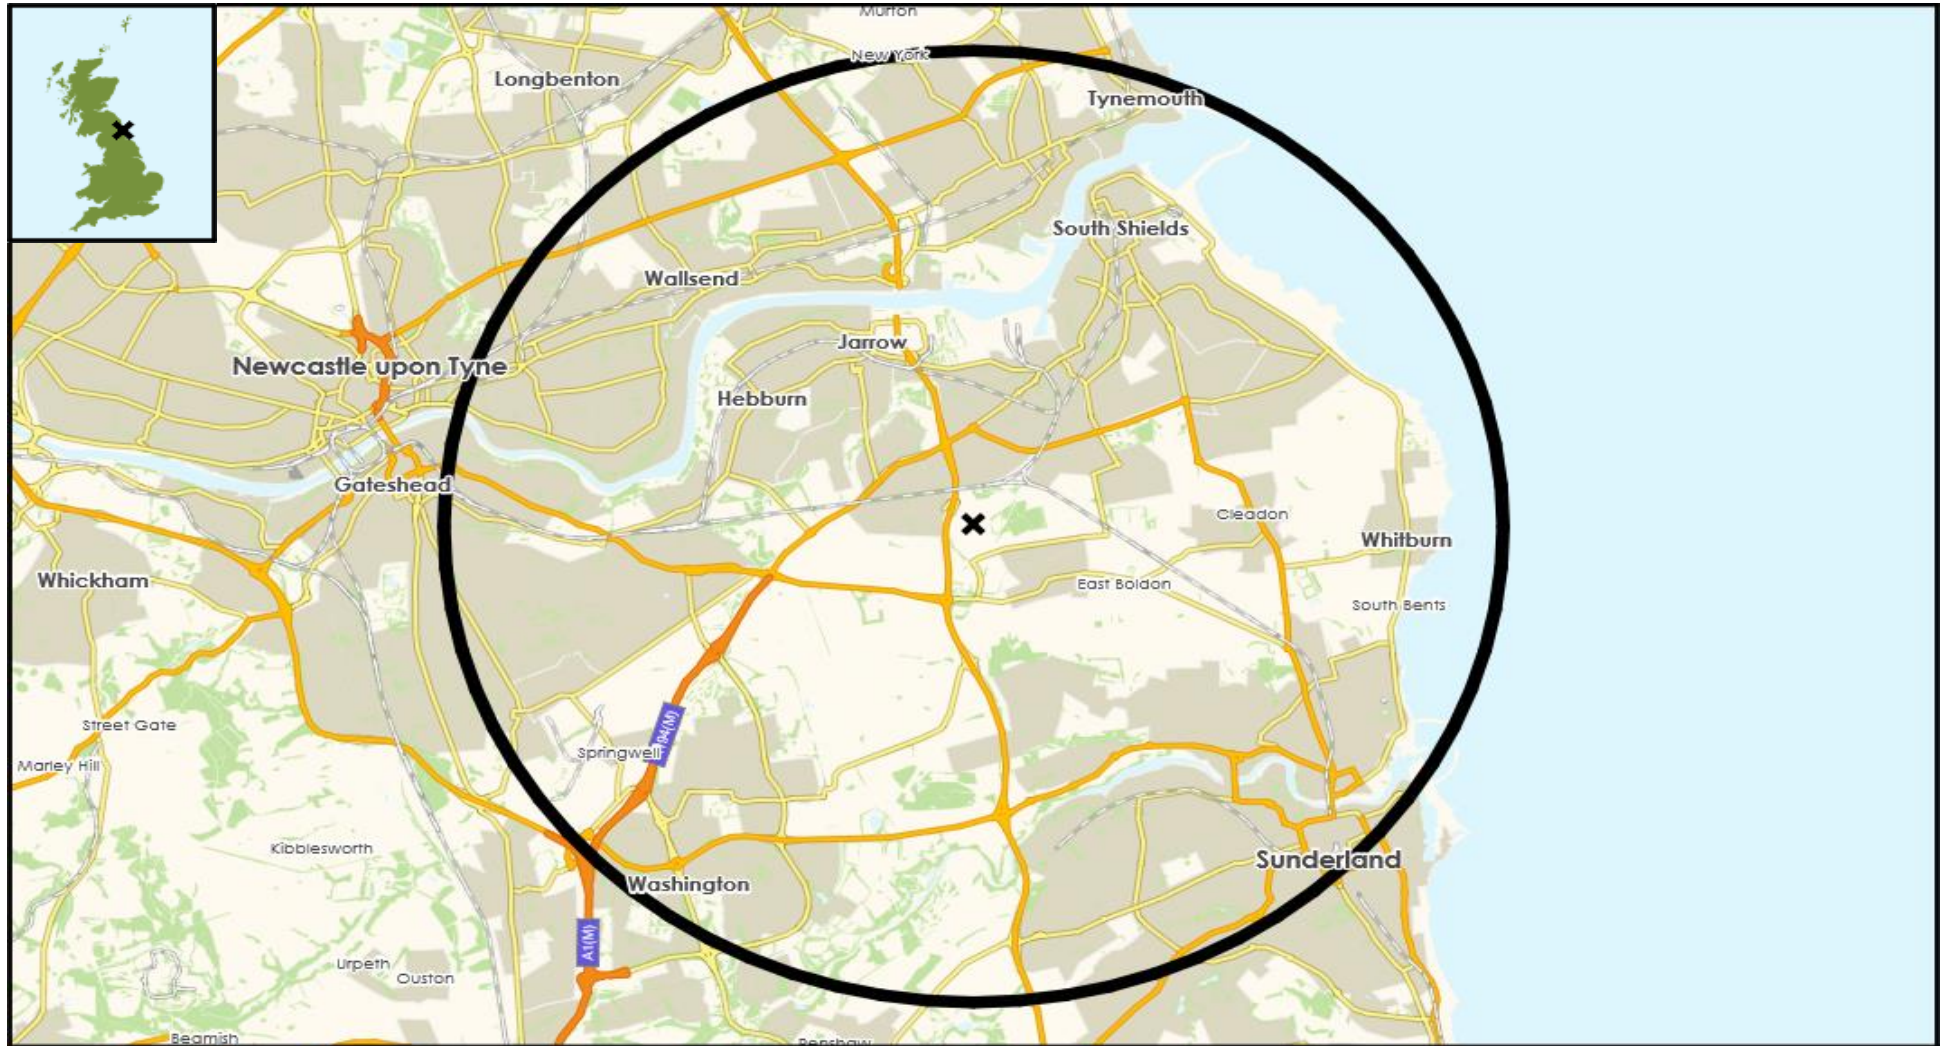

MAP OF AREA

© 2024 CACI Limited and all other applicable third party notices can be found at www.caci.co.uk/copyrightnotices.pdf

Source: OS Open Data 2018

Area: P03940_Crown Colliery, Boldon Colliery, NE35 9HZ (5 Mile contour)

POPULATION PROJECTIONS

© 2024 CACI Limited and all other applicable third party notices (Population Estimates and Projections) can be found at www.caci.co.uk/copyrightnotices.pdf

Area: P03940_Crown Colliery, Boldon Colliery, NE35 9HZ (5 Mile contour)
Base: Great Britain
Year: 2023

	Area Profile	Area %	Base %	Index av=100	0	100	200
0 - 14	80,532	16.4	16.8	98			
15 - 24	53,428	10.9	11.7	93			
25 - 44	129,120	26.3	26.6	99			
45 - 54	59,493	12.1	12.7	96			
55 - 64	68,967	14.0	13.0	108			
65 - 74	53,571	10.9	9.8	111			
75 - 84	33,516	6.8	6.9	100			
85+	12,423	2.5	2.6	99			
Total population	491,050