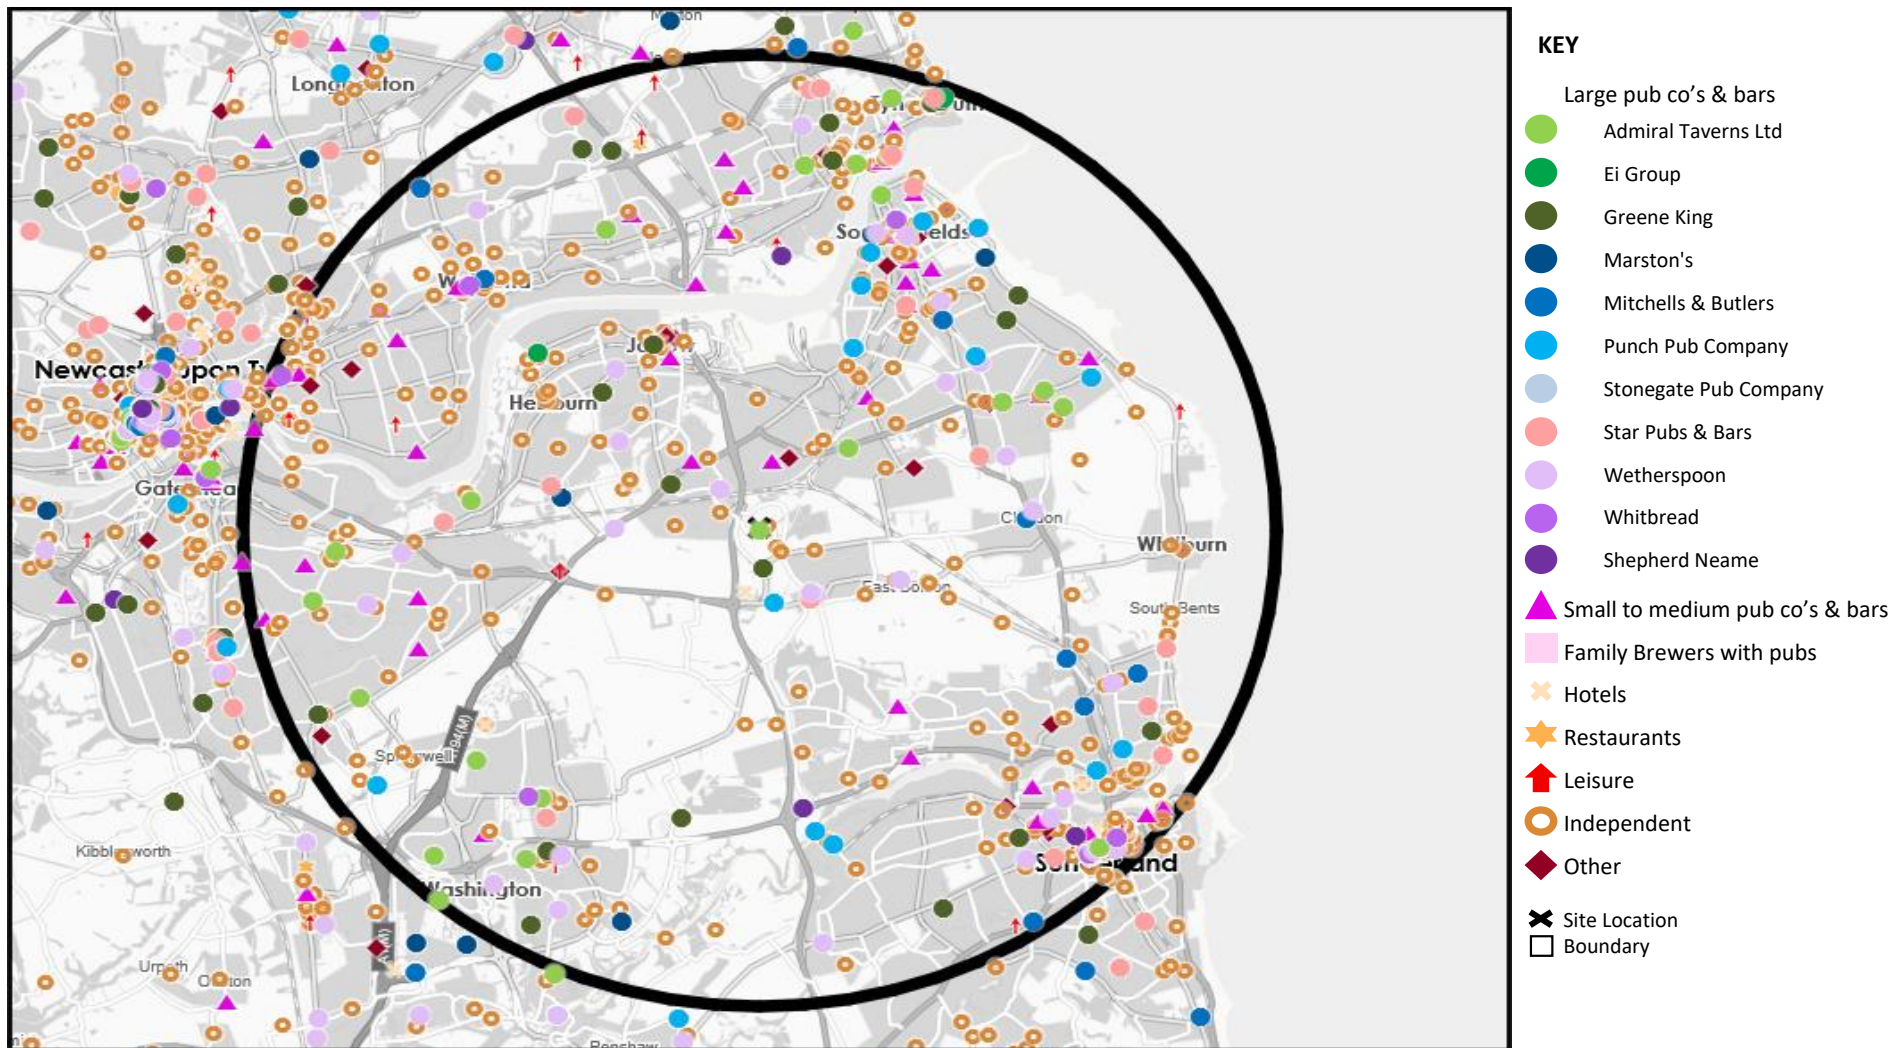

CGA LICENCED PREMISES

© 2024 CACI Limited and all other applicable third party notices (CGA) can be found at www.caci.co.uk/copyrightnotices.pdf

Area: P03940_Crown Colliery, Boldon Colliery, NE:
Base: Great Britain
Year: 2023

Licence Type	Profile	Per 1000 Pop (Area)	Per 1000 Pop (Base)	Index	0	100	200
Pubs & Full On	347	70.7	81.7	87			
Proprietary Club	36	7.3	7.3	101			
Registered Club	139	28.3	28.2	101			
Restaurant	119	24.2	32.1	75			
Residential	2	0.4	2.7	15			

Name	Description	License Type	Owner Name	Postcode
Tin Of Sardines	Independent Free	Pubs & Full On	Independent Free	SR 6 0PR
Basement	Independent Free	Pubs & Full On	Independent Free	NE30 1QP
Grove	Independent Free	Pubs & Full On	Independent Free	NE 6 1QU
North	Independent Free	Restaurant	Independent Free	SR 6 8AD
Seventeen Nineteen	Independent Free	Pubs & Full On	Independent Free	SR 1 2BB
Holiday Inn	InterContinental Hotels Group	Pubs & Full On	InterContinental Hotels Group	SR 1 3DS
Diegos Joint	Independent Free	Restaurant	Independent Free	SR 1 1EE

MAP OF AREA

© 2024 CACI Limited and all other applicable third party notices (CGA) can be found at www.caci.co.uk/copyrightnotices.pdf
Source: OS Open Data 2018

Area: P03940_Crown Colliery, Boldon Colliery, NE35 9HZ (5 Mile contour)