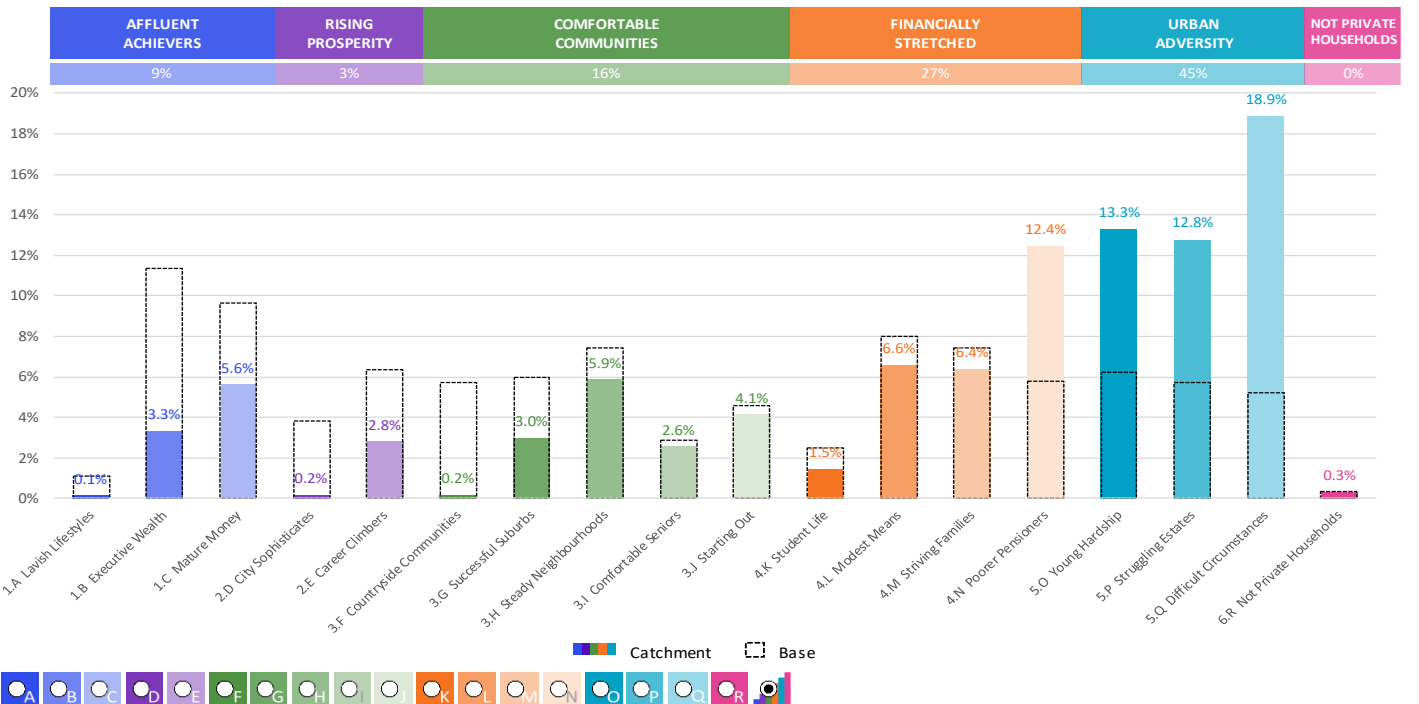

ACORN GROUP PROFILE - HOUSEHOLDS

Area: P03940_Crown Colliery, Boldon Colliery, NE35 9HZ (5 Mile contour)
Base: Great Britain
Year: 2023

Acorn Group Description	Area Profile	% for Area	% for Base	Index 0	100	200
1. Affluent Achievers						
1.A Lavish Lifestyles	330	0.1	1.1	13	[Bar]	
1.B Executive Wealth	7,453	3.3	11.3	29	[Bar]	
1.C Mature Money	12,631	5.6	9.6	58	[Bar]	
2. Rising Prosperity						
2.D City Sophisticates	407	0.2	3.8	5	[Bar]	
2.E Career Climbers	6,294	2.8	6.4	44	[Bar]	
3. Comfortable Communities						
3.F Countryside Communities	408	0.2	5.7	3	[Bar]	
3.G Successful Suburbs	6,690	3.0	6.0	50	[Bar]	
3.H Steady Neighbourhoods	13,161	5.9	7.4	79	[Bar]	
3.I Comfortable Seniors	5,776	2.6	2.9	90	[Bar]	
3.J Starting Out	9,282	4.1	4.6	91	[Bar]	
4. Financially Stretched						
4.K Student Life	3,303	1.5	2.5	59	[Bar]	
4.L Modest Means	14,800	6.6	8.0	83	[Bar]	
4.M Striving Families	14,394	6.4	7.4	86	[Bar]	
4.N Poorer Pensioners	27,931	12.4	5.8	216	[Bar]	
5. Urban Adversity						
5.O Young Hardship	29,849	13.3	6.3	213	[Bar]	
5.P Struggling Estates	28,748	12.8	5.7	225	[Bar]	
5.Q Difficult Circumstances	42,338	18.9	5.2	360	[Bar]	
6. Not Private Households						
6.R Not Private Households	722	0.3	0.3	93	[Bar]	
Total households	224,517					

Acorn Group Graph