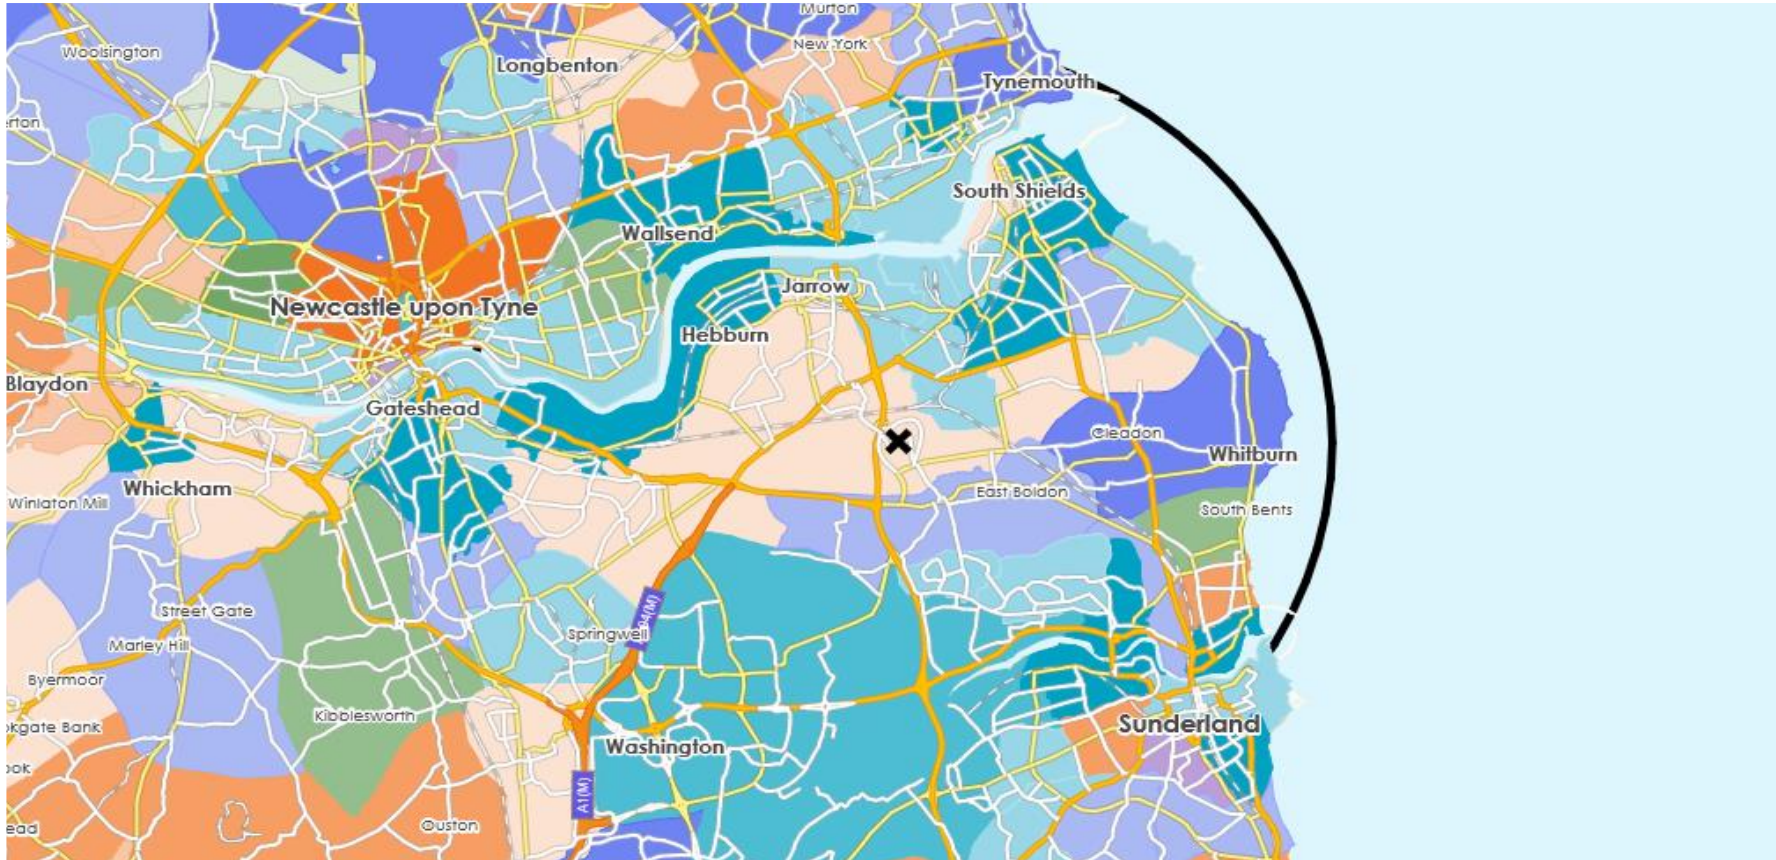

DOMINANT ACORN GROUP - HOUSEHOLDS

© 2024 CACI Limited and all other applicable third party notices (Acorn) can be found at www.caci.co.uk/copyrightnotices.pdf

Source: OS Open Data 2018

Area: P03940_Crown Colliery, Boldon Colliery, NE35 9HZ (5 Mile contour)