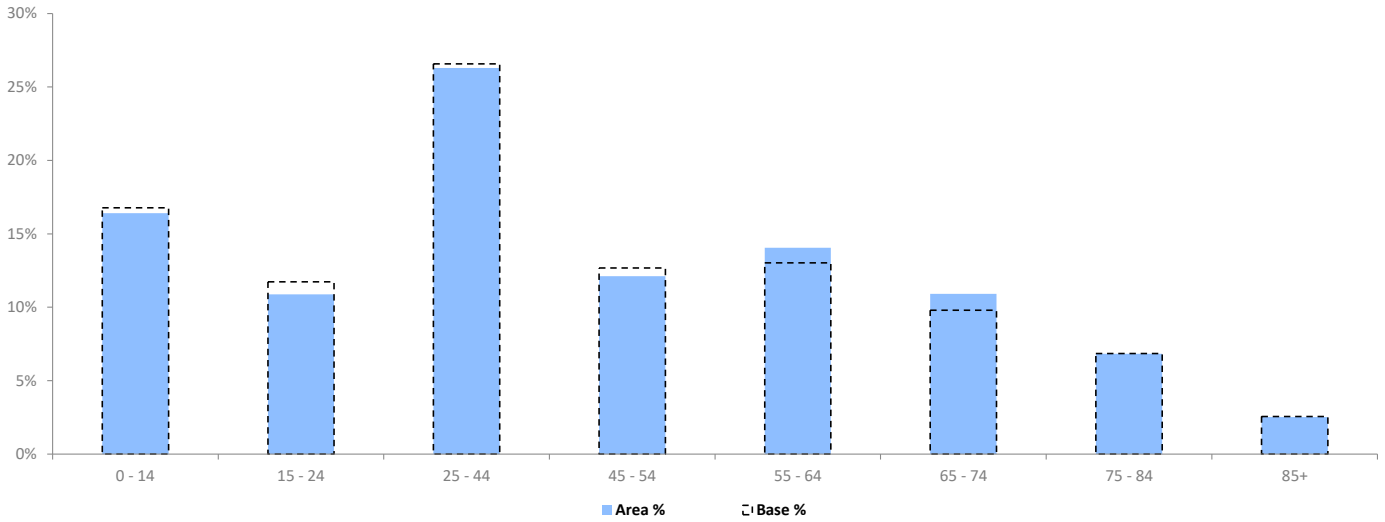

Area: P03940_Crown Colliery, Boldon Colliery, NE35 9HZ (5 Mile contour)
 Base: Great Britain
 Year: 2023

	Area Profile	Area %	Base %	Index av=100	0	100	200
0 - 14	80,532	16.4	16.8	98			
15 - 24	53,428	10.9	11.7	93			
25 - 44	129,120	26.3	26.6	99			
45 - 54	59,493	12.1	12.7	96			
55 - 64	68,967	14.0	13.0	108			
65 - 74	53,571	10.9	9.8	111			
75 - 84	33,516	6.8	6.9	100			
85+	12,423	2.5	2.6	99			
Total population	491,050						